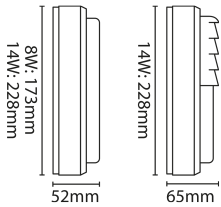

FEATURES

- Stainless Steel captive fixing screws
- Polycarbonate diffuser
- 20mm cable entry on back of fitting
- Push fit terminal block

GENERAL INFORMATION

Light Source	LED	Colour / Finish	White
Application	Internal/External	Mounting Type	Surface
Product Warranty	5 Years	Net Weight	0.5 kg
Energy Efficiency Class	D		

TECHNICAL INFORMATION

Nominal Voltage	240	Frequency	50-60Hz
Class Protection	2	Operating Temperature (Min)	-20 °C
Operating Temperature (Max)	45 °C	Average Rated Life	50,000 h
Number of switching cycles	25,000	Construction Materials Line 1	ABS
Construction Materials Line 2	PC	Dimensions - Height	230 mm
Dimensions - Width	230 mm	Dimensions - Depth	51 mm
IK Rating	IK08	IP Rating	IP54

PRODUCT INFORMATION

Wattage Combined	14W	CCT Combined	4000K
Luminaire Lumens Combined	1570 lm	lm/W Combined	112 lm/w
Beam Angle	120°	CRI	80
SDCM	<6	Lumen Maintenance	0.7

Lighting Technology used	LED	Non-Directional or Directional	NDLS
Mains or non-mains	NMLS	Connected light source (CLS)	FALSE
Colour tuneable light source	FALSE	High Luminance light source	FALSE
Anti Glare shield	FALSE	Dimmable	Not Dimmable
Correlated Colour temperature type	SINGLE_VALUE	Chromaticity coordinates x	0.378
Chromaticity coordinates y	0.375	R9 colour rendering index	6.0
Survival factor @6000hrs	0.9	Claim LED Replace Fluorescent	FALSE
Spectrum report available	Yes	Displacement Factor	0.91
CCTI/WATTI: Rated Peak Intensity	432 cd		

IP54

IK08

IP54

IK08

PHOTOMETRICS

Product Code	Product Type	Watts	CCT	Luminaire lumens	Lm/W
KCAS14BKFL	Black, Full Trim, 228mm	14 W	4000 K	1570 lm	112 lm/W
KCAS14BKLV	Black, louvre, 228mm	14 W	4000 K	1440 lm	103 lm/W
KCAS14WHFL	White, Full Trim, 228mm	14 W	4000 K	1570 lm	112 lm/W
KCAS14WHLV	White, louvre, 228mm	14 W	4000 K	1440 lm	103 lm/W
KCAS8BKFL	Black, Full Trim, 173mm	8 W	4000 K	900 lm	113 lm/W
KCAS8WHFL	White, Full Trim, 173mm	8 W	4000 K	900 lm	113 lm/W