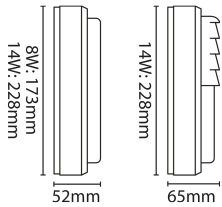

FEATURES

- Stainless Steel captive fixing screws
- Polycarbonate diffuser
- 20mm cable entry on back of fitting
- Push fit terminal block

GENERAL INFORMATION

Light Source	LED	Colour / Finish	White
Application	Internal/External	Mounting Type	Surface
Product Warranty	5 Years	Net Weight	0.5 kg
Energy Efficiency Class	D		

TECHNICAL INFORMATION

Nominal Voltage	240	Frequency	50-60Hz
Class Protection	2	Operating Temperature (Min)	-20 °C
Operating Temperature (Max)	45 °C	Average Rated Life	50,000 h
Number of switching cycles	25,000	Construction Materials Line 1	ABS
Construction Materials Line 2	PC	Dimensions - Height	230 mm
Dimensions - Width	230 mm	Dimensions - Depth	51 mm
IK Rating	IK08	IP Rating	IP54

PRODUCT INFORMATION

Wattage Combined	14W	CCT Combined	4000K
Luminaire Lumens Combined	1570 lm	lm/W Combined	112 lm/w
Beam Angle	120°	CRI	80
SDCM	<6	Lumen Maintenance	0.7

Lighting Technology used	LED	Non-Directional or Directional	NDLS
Mains or non-mains	NMLS	Connected light source (CLS)	FALSE
Colour tuneable light source	FALSE	High Luminance light source	FALSE
Anti Glare shield	FALSE	Dimmable	Not Dimmable
Correlated Colour temperature type	SINGLE_VALUE	Chromaticity coordinates x	0.378
Chromaticity coordinates y	0.375	R9 colour rendering index	6.0
Survival factor @6000hrs	0.9	Claim LED Replace Fluorescent	FALSE
Spectrum report available	Yes	Displacement Factor	0.91
CCTI/WATTI: Rated Peak Intensity	432 cd		

IP54

IK08

IP54

IK08

PHOTOMETRICS

Product Code	Product Type	Watts	CCT	Luminaire lumens	Lm/W
KCAS14BKFL	Black, Full Trim, 228mm	14	4000 K	1570 lm	112 lm/W
KCAS14BKLV	Black, louvre, 228mm	14	4000 K	1440 lm	103 lm/W
KCAS14WHFL	White, Full Trim, 228mm	14	4000 K	1570 lm	112 lm/W
KCAS14WHLV	White, louvre, 228mm	14	4000 K	1440 lm	103 lm/W
KCAS8BKFL	Black, Full Trim, 173mm	8	4000 K	900 lm	113 lm/W
KCAS8WHFL	White, Full Trim, 173mm	8	4000 K	905 lm	113 lm/W