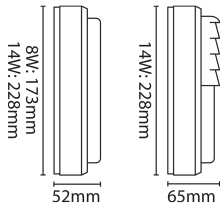

FEATURES

- Stainless Steel captive fixing screws
- Polycarbonate diffuser
- 20mm cable entry on back of fitting
- Push fit terminal block

IP54

IK08

GENERAL INFORMATION

Light Source	LED	Colour / Finish	Black
Application	Internal/External	Mounting Type	Surface
Product Warranty	5 Years	Net Weight	0.5 kg
Energy Efficiency Class	D		

TECHNICAL INFORMATION

Nominal Voltage	240	Frequency	50-60Hz
Class Protection	2	Operating Temperature (Min)	-20 °C
Operating Temperature (Max)	45 °C	Average Rated Life	50,000 h
Number of switching cycles	25,000	Construction Materials Line 1	ABS
Construction Materials Line 2	PC	Dimensions - Height	230 mm
Dimensions - Width	230 mm	Dimensions - Depth	51 mm
IK Rating	IK08	IP Rating	IP54

PRODUCT INFORMATION

Wattage Combined	14W	CCT Combined	4000K
Luminaire Lumens Combined	1440 lm	lm/W Combined	103 lm/w
Beam Angle	120°	CRI	80
SDCM	<6	Lumen Maintenance	0.7

Lighting Technology used	LED	Non-Directional or Directional	NDLS
Mains or non-mains	NMLS	Connected light source (CLS)	FALSE
Colour tuneable light source	FALSE	High Luminance light source	FALSE
Anti Glare shield	FALSE	Dimmable	Not Dimmable
Correlated Colour temperature type	SINGLE_VALUE	Chromaticity coordinates x	0.378
Chromaticity coordinates y	0.375	R9 colour rendering index	6.0
Survival factor @6000hrs	0.9	Claim LED Replace Fluorescent	FALSE
Spectrum report available	Yes	Displacement Factor	0.91
CCTI/WATTI: Rated Peak Intensity	432 cd		

IP54

IK08

IP54

IK08

PHOTOMETRICS

Product Code	Product Type	Watts	CCT	Luminaire lumens	Lm/W
KCAS14BKFL	Black, Full Trim, 228mm	14 W	4000 K	1570 lm	112 lm/W
KCAS14BKLV	Black, louvre, 228mm	14 W	4000 K	1440 lm	103 lm/W
KCAS14WHFL	White, Full Trim, 228mm	14 W	4000 K	1570 lm	112 lm/W
KCAS14WHLV	White, louvre, 228mm	14 W	4000 K	1440 lm	103 lm/W
KCAS8BKFL	Black, Full Trim, 173mm	8 W	4000 K	900 lm	113 lm/W
KCAS8WHFL	White, Full Trim, 173mm	8 W	4000 K	900 lm	113 lm/W