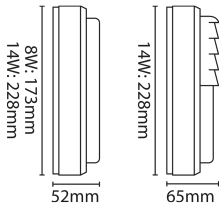

### FEATURES

- Stainless Steel captive fixing screws
- Polycarbonate diffuser
- 20mm cable entry on back of fitting
- Push fit terminal block

### TECHNICAL INFORMATION

Nominal Voltage	240	Frequency	50-60Hz
Class Protection	2	Operating Temperature (Min)	-20 °C
Operating Temperature (Max)	45 °C	Average Rated Life	50,000 h
Number of switching cycles	25,000	Construction Materials Line 1	ABS
Construction Materials Line 2	PC	Dimensions - Height	230 mm
Dimensions - Width	230 mm	Dimensions - Depth	51 mm
IK Rating	IK08	IP Rating	IP54

### PRODUCT INFORMATION

Wattage Combined	14W	CCT Combined	4000K
Luminaire Lumens Combined	1570 lm	lm/W Combined	112 lm/w
Beam Angle	120°	CRI	80
SDCM	<6	Lumen Maintenance	0.7

Lighting Technology used	LED	Non-Directional or Directional	NDLS
Mains or non-mains	NMLS	Connected light source (CLS)	FALSE
Colour tuneable light source	FALSE	High Luminance light source	FALSE
Anti Glare shield	FALSE	Dimmable	Not Dimmable
Correlated Colour temperature type	SINGLE_VALUE	Chromaticity coordinates x	0.378
Chromaticity coordinates y	0.375	R9 colour rendering index	6.0
Survival factor @6000hrs	0.9	Claim LED Replace Fluorescent	FALSE
Spectrum report available	Yes	Displacement Factor	0.91
CCTI/WATTI: Rated Peak Intensity	432 cd		

## PHOTOMETRICS

Product Code	Product Type	Watts	CCT	Luminaire lumens	Lm/W
KCAS14BKFL	Black, Full Trim, 228mm	14 W	4000 K	1570 lm	112 lm/W
KCAS14BKLV	Black, louvre, 228mm	14 W	4000 K	1440 lm	103 lm/W
KCAS14WHFL	White, Full Trim, 228mm	14 W	4000 K	1570 lm	112 lm/W
KCAS14WHLV	White, louvre, 228mm	14 W	4000 K	1440 lm	103 lm/W
KCAS8BKFL	Black, Full Trim, 173mm	8 W	4000 K	900 lm	113 lm/W
KCAS8WHFL	White, Full Trim, 173mm	8 W	4000 K	900 lm	113 lm/W