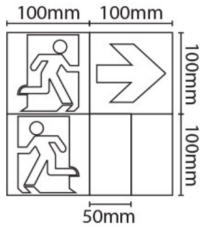

### FEATURES

- Self-adhesive legend pack with a combination of symbols allowing multiple exit path designation options
- Compatible with EMLED3 range

### TECHNICAL INFORMATION

|                               |        |                     |        |
|-------------------------------|--------|---------------------|--------|
| Construction Materials Line 1 | PVC    | Dimensions - Height | 100 mm |
| Dimensions - Width            | 100 mm | Dimensions - Depth  | 2 mm   |

**PACKAGING**

|                                 |                   |
|---------------------------------|-------------------|
| Packaging Type                  | Header Card & Bag |
| Individual unit gross weight    | 18 g              |
| Intermediate Carton Depth (mm)  | 10 mm             |
| Intermediate Carton Width (mm)  | 290 mm            |
| Intermediate Carton Height (mm) | 132 mm            |
| Intermediate Pack Qty.          | 12                |
| Pallet Layer Qty                | 432               |
| Pallet Layers                   | 4                 |
| Pallet Qty                      | 1,728             |
| MOM / OPQ                       | 1 / 12            |