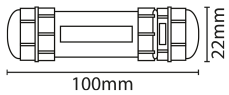

Waterproof Electrical Connector

IP68 3 pole 32A black waterproof electrical connector

DESCRIPTION

IP68 3 pole black waterproof electrical connector, creating a way to continue external connections, rated to 450V 32A and compatible with 0.5mm² - 4mm² cable sizes

FEATURES

- 3 pole connector
- 450V 32A rated
- Cable size 0.5mm² - 4mm²

GENERAL INFORMATION

Colour / Finish	Black	Application	Internal/External
Product Warranty	1 Year	Net Weight	0.04 kg

TECHNICAL INFORMATION

Construction Materials Line 1	Nylon	Dimensions - Height	100 mm
Dimensions - Width	22 mm	Dimensions - Depth	22 mm
IP Rating	IP68		

Product Code	Description	IP / IK Rating	Item Barcode
IPCONNECT	Waterproof Electrical Connector	IP68	5013845049375