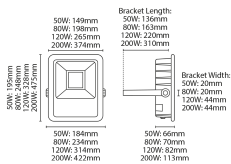

GENERAL INFORMATION

Light Source	LED	Colour / Finish	Black
Application	External	Mounting Type	Surface
Product Warranty	5 Years	Net Weight	8.25 kg
Energy Efficiency Class	D		

TECHNICAL INFORMATION

Nominal Voltage	240	Frequency	50Hz
Class Protection	1	Average Rated Life	25,000 h
Number of switching cycles	12,500	Construction Materials Line 1	Aluminium
Construction Materials Line 2	Glass	Dimensions - Height	475 mm
Dimensions - Width	422 mm	Dimensions - Depth	113 mm
IP Rating	IP65		

PRODUCT INFORMATION

Wattage Combined	200W	CCT Combined	4000K
Luminaire Lumens Combined	23000 lm	lm/W Combined	115 lm/w
Beam Angle	120°	CRI	80
SDCM	<6	Lumen Maintenance	0.7
Lighting Technology used	LED	Non-Directional or Directional	NDLS