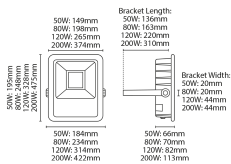

GENERAL INFORMATION

Light Source	LED	Colour / Finish	Black
Application	External	Mounting Type	Surface
Product Warranty	5 Years	Net Weight	4.36 kg
Energy Efficiency Class	D		

TECHNICAL INFORMATION

Nominal Voltage	240	Frequency	50Hz
Class Protection	1	Average Rated Life	25,000 h
Number of switching cycles	12,500	Construction Materials Line 1	Aluminium
Construction Materials Line 2	Glass	Dimensions - Height	328 mm
Dimensions - Width	314 mm	Dimensions - Depth	82 mm
IP Rating	IP65		