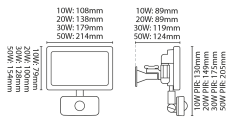

30W LED Floodlight with PIR

30W White LED Floodlight 2400lm 4000K with PIR

DESCRIPTION

30W LED Floodlight with PIR

FEATURES

- Aluminium & polycarbonate construction
- Horizontally and vertically adjustable bracket
- Detachable bracket allowing easy installation
- Fixed IP rated connector for wiring direct to the floodlight
- Terminal Connector can be removed for ease of wiring
- Horizontally and vertically adjustable PIR with 120° detection angle
- Time on adjustment 10 sec ± 3 sec - 10 mins ± 3 mins
- 10W-30W detection range 9m
- Lux level adjustments: 5 Lux ~ 2000 Lux

GENERAL INFORMATION

Light Source	LED	Colour / Finish	White
Application	External	Mounting Type	Surface
Product Warranty	5 Years	Net Weight	0.61 kg
Energy Efficiency Class	F		

TECHNICAL INFORMATION

Nominal Voltage	240 V	Frequency	50Hz
Class Protection	1	Operating Temperature (Max)	0 °C
Average Rated Life	25,000 h	Number of switching cycles	12,500
Construction Materials Line 1	Aluminium	Construction Materials Line 2	ABS
Dimensions - Height	175 mm	Dimensions - Width	179 mm
Dimensions - Depth	119 mm		

PRODUCT INFORMATION

Wattage Combined	30W	CCT Combined	4000K
Luminaire Lumens Combined	2400 lm	lm/W Combined	80 lm/w
Beam Angle	120°	CRI	80
SDCM	<6	Lumen Maintenance	0.7
IP Rating	IP44		

IP44

PHOTOMETRICS