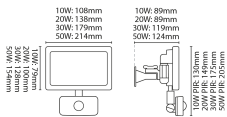

20W LED Floodlight with PIR

20W White LED Floodlight 1600lm 4000K with PIR

DESCRIPTION

20W LED Floodlight with PIR

FEATURES

- Aluminium & polycarbonate construction
- Horizontally and vertically adjustable bracket
- Detachable bracket allowing easy installation
- Fixed IP rated connector for wiring direct to the floodlight
- Terminal Connector can be removed for ease of wiring
- Horizontally and vertically adjustable PIR with 120° detection angle
- Time on adjustment 10 sec ± 3 sec - 10 mins ± 3 mins
- 10W-30W detection range 9m
- Lux level adjustments: 5 Lux ~ 2000 Lux

GENERAL INFORMATION

Light Source	LED	Colour / Finish	White
Application	External	Mounting Type	Surface
Product Warranty	5 Years	Net Weight	0.32 kg
Energy Efficiency Class	F		

TECHNICAL INFORMATION

Nominal Voltage	240	Frequency	50Hz
Class Protection	1	Average Rated Life	25,000 h
Number of switching cycles	12,500	Construction Materials Line 1	Aluminium
Construction Materials Line 2	ABS	Dimensions - Height	100 mm
Dimensions - Width	138 mm	Dimensions - Depth	89 mm
IP Rating	IP44		

PRODUCT INFORMATION

Wattage Combined	20W	CCT Combined	4000K
Luminaire Lumens Combined	1600 lm	lm/W Combined	80 lm/w
Beam Angle	120°	CRI	80
SDCM	<6	Lumen Maintenance	0.7
Lighting Technology used	LED	Non-Directional or Directional	NDLS