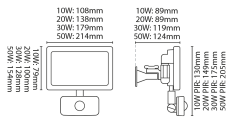

10W LED Floodlight with PIR

10W white LED Floodlight 800lm 4000K with PIR

DESCRIPTION

10W LED Floodlight with PIR

FEATURES

- Aluminium & polycarbonate construction
- Horizontally and vertically adjustable bracket
- Detachable bracket allowing easy installation
- Fixed IP rated connector for wiring direct to the floodlight
- Terminal Connector can be removed for ease of wiring
- Horizontally and vertically adjustable PIR with 120° detection angle
- Time on adjustment 10 sec ± 3 sec - 10 mins ± 3 mins
- 10W-30W detection range 9m
- Lux level adjustments: 5 Lux ~ 2000 Lux

GENERAL INFORMATION

Light Source	LED	Colour / Finish	White
Application	External	Mounting Type	Surface
Product Warranty	5 Years	Net Weight	0.22 kg
Energy Efficiency Class	F		

TECHNICAL INFORMATION

Nominal Voltage	240	Frequency	50Hz
Class Protection	1	Average Rated Life	25,000 h
Number of switching cycles	12,500	Construction Materials Line 1	Aluminium
Construction Materials Line 2	ABS	Dimensions - Height	130 mm
Dimensions - Width	108 mm	Dimensions - Depth	89 mm
IP Rating	IP44		

PRODUCT INFORMATION

Wattage Combined	10W	CCT Combined	4000K
Luminaire Lumens Combined	800 lm	lm/W Combined	80 lm/w
Beam Angle	120°	CRI	80
SDCM	<6	Lumen Maintenance	0.7
Lighting Technology used	LED	Non-Directional or Directional	NDLS