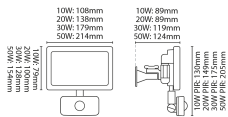

10W LED Floodlight with PIR

10W black LED Floodlight 800lm 4000K with PIR

DESCRIPTION

10W LED Floodlight with PIR

FEATURES

- Aluminium & polycarbonate construction
- Horizontally and vertically adjustable bracket
- Detachable bracket allowing easy installation
- Fixed IP rated connector for wiring direct to the floodlight
- Terminal Connector can be removed for ease of wiring
- Horizontally and vertically adjustable PIR with 120° detection angle
- Time on adjustment 10 sec ± 3 sec - 10 mins ± 3 mins
- 10W-30W detection range 9m
- Lux level adjustments: 5 Lux ~ 2000 Lux

GENERAL INFORMATION

Light Source	LED	Colour / Finish	Black
Application	External	Mounting Type	Surface
Product Warranty	5 Years	Net Weight	0.22 kg
Energy Efficiency Class	F		

TECHNICAL INFORMATION

Nominal Voltage	240 V	Frequency	50Hz
Class Protection	1	Average Rated Life	25,000 h
Number of switching cycles	12,500	Construction Materials Line 1	Aluminium
Construction Materials Line 2	ABS	Dimensions - Height	130 mm
Dimensions - Width	108 mm	Dimensions - Depth	89 mm

PRODUCT INFORMATION

Wattage Combined	10W	CCT Combined	4000K
Luminaire Lumens Combined	800 lm	lm/W Combined	80 lm/w
Beam Angle	120°	CRI	80
SDCM	<6	Lumen Maintenance	0.7
IP Rating	IP44		

IP44

PHOTOMETRICS

Product Code	Product Type	Watts	CCT	Luminaire lumens	Lm/W
FLD10BK	Standard	10 W	4000 K	800 lm	80 lm/W
FLD10PIRBK	PIR	10 W	4000 K	800 lm	80 lm/W
FLD10PIRWH	PIR	10 W	4000 K	800 lm	80 lm/W
FLD10WH	Standard	10 W	4000 K	800 lm	80 lm/W
FLD20BK	Standard	20 W	4000 K	1600 lm	80 lm/W
FLD20PIRWH	PIR	20 W	4000 K	1600 lm	80 lm/W
FLD20WH	Standard	20 W	4000 K	1600 lm	80 lm/W
FLD30BK	Standard	30 W	4000 K	2400 lm	80 lm/W
FLD30PIRBK	PIR	30 W	4000 K	2400 lm	80 lm/W
FLD30PIRWH	PIR	30 W	4000 K	2400 lm	80 lm/W
FLD30WH	Standard	30 W	4000 K	2400 lm	80 lm/W
FLD50BK	Standard	50 W	4000 K	4000 lm	80 lm/W
FLD50PIRWH	PIR	50 W	4000 K	4000 lm	80 lm/W
FLD50WH	Standard	50 W	4000 K	4000 lm	80 lm/W