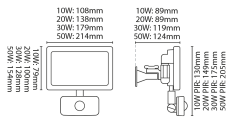

10W LED Floodlight

10W black LED Floodlight 800lm 4000K

DESCRIPTION

10W LED Floodlight

FEATURES

- Aluminium & polycarbonate construction
- Horizontally and vertically adjustable bracket
- Detachable bracket allowing easy installation
- Fixed IP rated connector for wiring direct to the floodlight
- Terminal Connector can be removed for ease of wiring

GENERAL INFORMATION

Light Source	LED	Colour / Finish	Black
Application	External	Mounting Type	Surface
Product Warranty	5 Years	Net Weight	0.18 kg
Energy Efficiency Class	F		

TECHNICAL INFORMATION

Nominal Voltage	240	Frequency	50Hz
Class Protection	1	Average Rated Life	25,000 h
Number of switching cycles	12,500	Construction Materials Line 1	Aluminium
Construction Materials Line 2	ABS	Dimensions - Height	79 mm
Dimensions - Width	108 mm	Dimensions - Depth	89 mm
IP Rating	IP65		

PRODUCT INFORMATION

Wattage Combined	10W	CCT Combined	4000K
Luminaire Lumens Combined	800 lm	lm/W Combined	80 lm/w
Beam Angle	120°	CRI	80
SDCM	<6	Lumen Maintenance	0.7
Lighting Technology used	LED	Non-Directional or Directional	NDLS