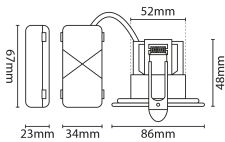

FEATURES

- Fixed pressed steel LED downlight with polycarbonate diffuser and 60mm cut out diameter
- Fire-rated for individual 30, 60 and 90 minute ceiling types. Fire-rated for I-Joist ceiling types; separate 30 and 60 minute testing
- Power selectable rear-mounted dip switch to select 5W or 8W
- Colour temperature selectable 3000K, 4200K or 6500K
- Dimmable integrated LED light source (use with a compatible dimmer)
- 60° beam angle and IP65 rating
- suitable for loop-in loop-out connection

GENERAL INFORMATION

Light Source	LED	Colour / Finish	White
Application	Internal	Mounting Type	Recessed
Product Warranty	5 Years	Net Weight	0.2 kg
Energy Efficiency Class	E		

TECHNICAL INFORMATION

Nominal Voltage	240	Frequency	50Hz
Class Protection	2	Average Rated Life	50,000 h
Number of switching cycles	25,000	Construction Materials Line 1	Steel
Construction Materials Line 2	PC	Dimensions - Height	48 mm
Dimensions - Width	86 mm	Dimensions - Depth	86 mm
IP Rating	IP65		