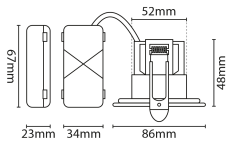

FEATURES

- Fixed pressed steel LED downlight with polycarbonate diffuser and 60mm cut out diameter
- Fire-rated for individual 30, 60 and 90 minute ceiling types. Fire-rated for I-Joist ceiling types; separate 30 and 60 minute testing
- Power selectable rear-mounted dip switch to select 5W or 8W
- Colour temperature selectable 3000K, 4200K or 6500K
- Dimmable integrated LED light source (use with a compatible dimmer)
- 60° beam angle and IP65 rating
- suitable for loop-in loop-out connection

GENERAL INFORMATION

Light Source	LED	Colour / Finish	Black
Application	Internal	Mounting Type	Recessed
Product Warranty	5 Years	Net Weight	0.2 kg
Energy Efficiency Class	E		

TECHNICAL INFORMATION

Nominal Voltage	240 V	Frequency	50Hz
Class Protection	2	Average Rated Life	50,000 h
Number of switching cycles	25,000	Construction Materials Line 1	Steel
Construction Materials Line 2	PC	Dimensions - Height	48 mm
Dimensions - Width	86 mm	Dimensions - Depth	86 mm