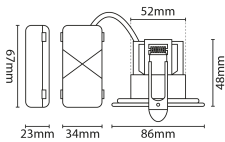

### FEATURES

- Fixed pressed steel LED downlight with polycarbonate diffuser and 60mm cut out diameter
- Fire-rated for individual 30, 60 and 90 minute ceiling types. Fire-rated for I-Joist ceiling types; separate 30 and 60 minute testing
- Power selectable rear-mounted dip switch to select 5W or 8W
- Colour temperature selectable 3000K, 4200K or 6500K
- Dimmable integrated LED light source (use with a compatible dimmer)
- 60° beam angle and IP65 rating
- suitable for loop-in loop-out connection

### TECHNICAL INFORMATION

Nominal Voltage	240 V	Frequency	50Hz
Class Protection	2	Average Rated Life	50,000 h
Number of switching cycles	25,000	Construction Materials Line 1	Steel
Construction Materials Line 2	PC	Dimensions - Height	48 mm
Dimensions - Width	86 mm	Dimensions - Depth	86 mm