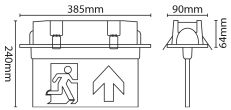

Recessed Mounting Kit for EXITMMO

Recessed Mounting Kit for EXITMMO

FEATURES

- Hole cut out size: 360mm x 65mm

GENERAL INFORMATION

Colour / Finish	White	Net Weight	0.27 kg
-----------------	-------	------------	---------

TECHNICAL INFORMATION

Construction Materials Line 1	Polycarbonate
-------------------------------	---------------

PACKAGING

Packaging Type	Plain Box
Individual unit gross weight	252 g
Pallet Layer Qty	125
Pallet Layers	3
Pallet Qty	375
MOM / OPQ	1 / 25