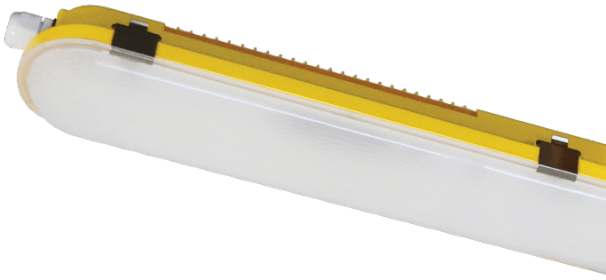

110V Weatherproof

110V 35W 4000K LED Anti Corrosive 5FT Batten

DESCRIPTION

The 110V anti-corrosive linear batten, available in 2ft, 4ft & 5ft comes complete with pre-drilled 20mm conduit entry points (capped), stainless steel retaining clips as standard and flexible bracket sliders to suit retrofit positioning.

FEATURES

- High lumen efficiency 120lm/W
- IP65 IK08 rated
- 20mm conduit entry at both ends and rear (ends predrilled and capped)
- Stainless steel clips - flat head screwdriver required to gain entry
- Supplied with IP cable grommet and 2x ceiling brackets
- Emergency version available
- 3 year warranty

GENERAL INFORMATION

Light Source	LED	Colour / Finish	Yellow
Application	Internal/External	Mounting Type	Surface, Suspended
Product Warranty	3 years	Net Weight	1.53
Energy Efficiency Class	D		

TECHNICAL INFORMATION

PRODUCT INFORMATION

Wattage Combined	35W	CCT Combined	4000K
Luminaire Lumens Combined	4540 lm	lm/W Combined	130 lm/w
Beam Angle	120°	CRI	80
SDCM	<6	Lumen Maintenance	0.7

Lighting Technology used	LED	Non-Directional or Directional	NDLS
Mains or non-mains	MLS	Connected light source (CLS)	FALSE
Colour tuneable light source	FALSE	High Luminance light source	FALSE
Anti Glare shield	FALSE	Dimmable	Not Dimmable
Correlated Colour temperature type	SINGLE_VALUE	Correlated Colour temperature (K) 1	4,000
Chromaticity coordinates x	0.3864	Chromaticity coordinates y	0.335
Peak Luminous Intensity (cd)	1,467 cd	Stroboscopic effect metric (SVM)	0.04
Flicker Metric (pst)	0.1	R9 colour rendering index	8
Survival factor @6000hrs	0.8	Spectrum report available	Yes
Displacement Factor	0.9	CCTI/WATT1: Rated Peak Intensity	1,467