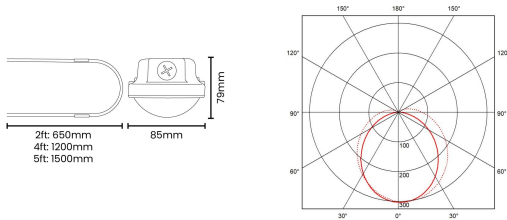

110V Weatherproof

110V 35W 4000K LED Anti Corrosive 5FT Batten

DESCRIPTION

The 110V anti-corrosive linear batten, available in 2ft, 4ft & 5ft comes complete with pre-drilled 20mm conduit entry points (capped), stainless steel retaining clips as standard and flexible bracket sliders to suit retrofit positioning.

FEATURES

- High lumen efficiency 120lm/W
- IP65 IK08 rated
- 20mm conduit entry at both ends and rear (ends predrilled and capped)
- Stainless steel clips - flat head screwdriver required to gain entry
- Supplied with IP cable grommet and 2x ceiling brackets
- Emergency version available
- 3 year warranty

Nominal Voltage	110	Frequency	50Hz
Class Protection	1	Operating Temperature (Min)	-20
Operating Temperature (Max)	45	Average Rated Life	50,000
Number of switching cycles	25,000	Construction Materials Line 1	ABS
Construction Materials Line 2	Polycarbonate diffuser	Dimensions - Height	79
Dimensions - Width	85	Dimensions - Depth	1500
IK Rating	IK08	IP Rating	IP65

PRODUCT INFORMATION

Wattage Combined	35W	CCT Combined	4000K
Luminaire Lumens Combined	4540 lm	lm/W Combined	130 lm/w
Beam Angle	120°	CRI	80
SDCM	<6	Lumen Maintenance	0.7

Lighting Technology used	LED	Non-Directional or Directional	NDLS
Mains or non-mains	MLS	Connected light source (CLS)	FALSE
Colour tuneable light source	FALSE	High Luminance light source	FALSE
Anti Glare shield	FALSE	Dimmable	Not Dimmable
Correlated Colour temperature type	SINGLE_VALUE	Correlated Colour temperature (K) 1	4,000
Chromaticity coordinates x	0.3864	Chromaticity coordinates y	0.335
Peak Luminous Intensity (cd)	1,467 cd	Stroboscopic effect metric (SVM)	0.04
Flicker Metric (pst)	0.1	R9 colour rendering index	8
Survival factor @6000hrs	0.8	Spectrum report available	Yes
Displacement Factor	0.9	CCTI/WATT1: Rated Peak Intensity	1,467