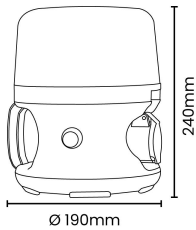

GENERAL INFORMATION

Light Source	LED	Colour / Finish	Yellow
Application	Internal/External	Mounting Type	Surface
Product Warranty	3 years	Net Weight	1.48
Energy Efficiency Class	D		

TECHNICAL INFORMATION

Nominal Voltage	110	Frequency	50Hz
Class Protection	1	Operating Temperature (Min)	-20
Operating Temperature (Max)	45	Average Rated Life	50,000
Number of switching cycles	25,000	Construction Materials Line 1	ABS
Construction Materials Line 2	Polycarbonate diffuser	Dimensions - Height	240
Dimensions - Width	190	Dimensions - Depth	190
IK Rating	IK10	IP Rating	IP65

PRODUCT INFORMATION

Wattage Combined	30W	CCT Combined	6000K
Luminaire Lumens Combined	3050 lm	lm/W Combined	102 lm/w
Beam Angle	120°	CRI	80
SDCM	<6	Lumen Maintenance	0.7