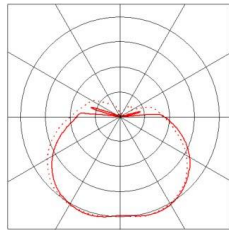

GENERAL INFORMATION

Light Source	LED	Colour / Finish	Yellow
Application	Internal/External	Mounting Type	Surface
Product Warranty	3 years	Net Weight	1.48
Energy Efficiency Class	D		

TECHNICAL INFORMATION

Nominal Voltage	110	Frequency	50Hz
Class Protection	1	Operating Temperature (Min)	-20
Operating Temperature (Max)	45	Average Rated Life	50,000
Number of switching cycles	25,000	Construction Materials Line 1	ABS
Construction Materials Line 2	Polycarbonate diffuser	Dimensions - Height	240
Dimensions - Width	190	Dimensions - Depth	190
IK Rating	IK10	IP Rating	IP65

PRODUCT INFORMATION

Wattage Combined	30W	CCT Combined	6000K
Luminaire Lumens Combined	3050 lm	lm/W Combined	102 lm/w
Beam Angle	120°	CRI	80
SDCM	<6	Lumen Maintenance	0.7