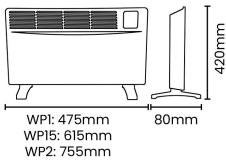

Panel Convector Heater

White Panel Convector Heater 1000W
430x480mm with 7day/24hr Timer

DESCRIPTION

The digital panel convector heater offers a slimline profile and a large digital LED display. Free standing or wall mountable, it features an adjustable thermostat, programmable timer and open window detection. Available in three sizes, 1kW, 1.5kW, and 2kW to suit rooms of all sizes.

FEATURES

- White body with wall brackets or feet with optional wheels
- Programmable 24/7 timer
- Open window detection
- LED display for easy operation
- IP24
- Fitted with 1.5m flex and 10A BS 1363 plug
- Meets Lot20 requirements

GENERAL INFORMATION

Colour / Finish	White	Application	Internal
Product Warranty	1 Year	Net Weight	2.8 kg

TECHNICAL INFORMATION

Nominal Voltage	240	Construction Materials Line 1	Iron
Dimensions - Height	420 mm	Dimensions - Width	475 mm
Dimensions - Depth	80 mm	IP Rating	IP24

PRODUCT INFORMATION

Wattage Combined	1,000W
------------------	--------

PACKAGING

Packaging Type	Brown Box
Individual unit gross weight	3,564 g
Pallet Layer Qty	3
Pallet Layers	14
Pallet Qty	42
MOM / OPQ	1 / 1