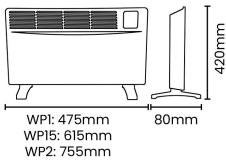

Panel Convector Heater

White Panel Convector Heater 1000W
430x480mm with 7day/24hr Timer

DESCRIPTION

The digital panel convector heater offers a slimline profile and a large digital LED display. Free standing or wall mountable, it features an adjustable thermostat, programmable timer and open window detection. Available in three sizes, 1kW, 1.5kW, and 2kW to suit rooms of all sizes.

FEATURES

- White body with wall brackets or feet with optional wheels
- Programmable 24/7 timer
- Open window detection
- LED display for easy operation
- IP24
- Fitted with 1.5m flex and 10A BS 1363 plug
- Meets Lot20 requirements

GENERAL INFORMATION

Colour / Finish	White	Application	Internal
Product Warranty	1 Year	Net Weight	2.8 kg

TECHNICAL INFORMATION

Nominal Voltage	240 V	Construction Materials Line 1	Iron
Dimensions - Height	420 mm	Dimensions - Width	475 mm
Dimensions - Depth	80 mm	IP Rating	IP24

PRODUCT INFORMATION

Wattage Combined	1,000W
------------------	--------

PACKAGING

Packaging Type	Brown Box
Individual unit gross weight	3,564 g
Pallet Layer Qty	3
Pallet Layers	14
Pallet Qty	42
MOM / OPQ	1 / 1