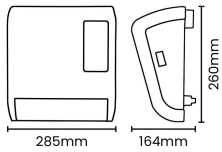

GENERAL INFORMATION

Colour / Finish	White	Application	Internal
Product Warranty	1 Year	Net Weight	1.38 kg

TECHNICAL INFORMATION

Nominal Voltage	240	Construction Materials Line 1	Fire-retardant ABS + PC
Dimensions - Height	260 mm	Dimensions - Width	285 mm
Dimensions - Depth	164 mm	IP Rating	IP22

PRODUCT INFORMATION

Wattage Combined	2,000W	Luminaire Lumens Combined	-
------------------	--------	---------------------------	---

PACKAGING

Packaging Type	Brown Box
Individual unit gross weight	1,400 g
Pallet Layer Qty	30
Pallet Layers	2
Pallet Qty	60
MOM / OPQ	1 / 6