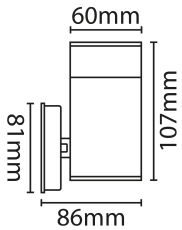

Heki GU10 IP65 Single Wall Light Black

Heki GU10 IP65 Single Wall Light Black

DESCRIPTION

Heki GU10 IP65 single wall light in matt black is a simple and contemporary design to update garden or wall lighting. The single wall light comes with 1 GU10 lamp holders for end user to decide on lit effect and brightness required shining light up or down a façade

FEATURES

- Requires 1 x 7W Max GU10 LED lamp (per lampholder)
- Contemporary design with halo design diffuser
- Polypropylene construction
- Easy lamp change

GENERAL INFORMATION

Light Source	Non Integral	Colour / Finish	Black
Application	External	Mounting Type	Surface
Product Warranty	1 Year	Net Weight	0.23 kg

TECHNICAL INFORMATION

Nominal Voltage	240 V	Frequency	50Hz
Class Protection	2	Construction Materials Line 1	Polypropylene
Construction Materials Line 2	Polycarbonate	Dimensions - Height	107 mm
Dimensions - Width	86 mm	Dimensions - Depth	86 mm

PRODUCT INFORMATION

IP Rating	IP65
-----------	------

IP65

PACKAGING

Packaging Type	Colour Box
Individual unit gross weight	238 g
Pallet Qty	0
MOM / OPQ	1 / 20