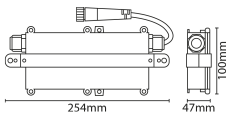

IP65

IK10

Ara

Ara Highbay Emergency 5W Self-Test Pack

DESCRIPTION

The Ara 5W self test emergency pack enables a simple connection to the built-in central emergency LED ring within the Ara highbay. Offering a compact solution where an integrated emergency output is required.

FEATURES

- Plugs to the Ara highbay E07ARA40
- In emergency mode independently illuminates the integrated LED array at 5W 520lm 6000K
- 2 carabiner clips provided to enable suspension between highbay and suspension chain
- Fixing holes available for surface mounting
- Polycarbonate enclosure
- 3 hour maintained self test
- 6.4V 3300mAh LiFePO4 5 year battery warranty

Nominal Voltage	240	Frequency	50Hz
Class Protection	1	Operating Temperature (Min)	-20 °C
Operating Temperature (Max)	45 °C	Construction Materials Line 1	Polycarbonate
Dimensions - Height	100 mm	Dimensions - Width	254 mm
Dimensions - Depth	47 mm	IK Rating	IK10
IP Rating	IP65		