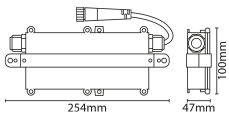

Ara

Ara Highbay Emergency 5W Self-Test Pack

DESCRIPTION

The Ara 5W self test emergency pack enables a simple connection to the built-in central emergency LED ring within the Ara highbay. Offering a compact solution where an integrated emergency output is required.

FEATURES

- Plugs to the Ara highbay E07ARA40
- In emergency mode independently illuminates the integrated LED array at 5W 520lm 6000K
- 2 carabiner clips provided to enable suspension between highbay and suspension chain
- Fixing holes available for surface mounting
- Polycarbonate enclosure
- 3 hour maintained self test
- 6.4V 3300mAh LiFePO4 5 year battery warranty

Nominal Voltage	240	Frequency	50Hz
Class Protection	1	Operating Temperature (Min)	-20 °C
Operating Temperature (Max)	45 °C	Construction Materials Line 1	Polycarbonate
Dimensions - Height	100 mm	Dimensions - Width	254 mm
Dimensions - Depth	47 mm	IK Rating	IK10
IP Rating	IP65		