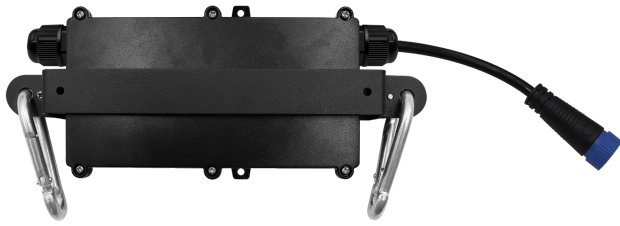

IP65

IK10

Ara

Ara Highbay Emergency 5W Self-Test Pack

DESCRIPTION

The Ara 5W self test emergency pack enables a simple connection to the built-in central emergency LED ring within the Ara highbay. Offering a compact solution where an integrated emergency output is required.

FEATURES

- Plugs to the Ara highbay E07ARA40
- In emergency mode independently illuminates the integrated LED array at 5W 520lm 6000K
- 2 carabiner clips provided to enable suspension between highbay and suspension chain
- Fixing holes available for surface mounting
- Polycarbonate enclosure
- 3 hour maintained self test
- 6.4V 3300mAh LiFePO4 5 year battery warranty

GENERAL INFORMATION

Light Source	Non Integral	Colour / Finish	Black
Application	Internal	Mounting Type	Suspended
Product Warranty	5 Years	Battery Warranty	5 Years
Net Weight	0.74 kg		

TECHNICAL INFORMATION

Nominal Voltage	240 V	Frequency	50Hz
Class Protection	1	Operating Temperature (Min)	-20 °C
Operating Temperature (Max)	45 °C	Construction Materials Line 1	Polycarbonate
Dimensions - Height	100 mm	Dimensions - Width	254 mm
Dimensions - Depth	47 mm		

PRODUCT INFORMATION

Wattage Combined	5W	CCT Combined	4000K
Luminaire Lumens Combined	515 lm	lm/W Combined	103 lm/w
IP Rating	IP65	IK Rating	IK10