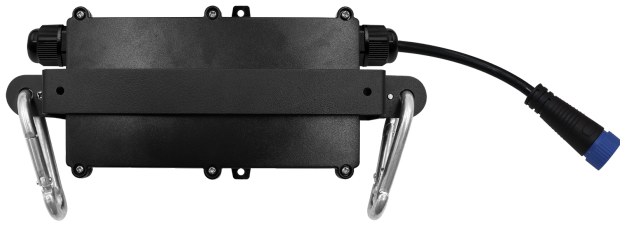

IP65

IK10

Ara

Ara Highbay Emergency 5W Self-Test Pack

DESCRIPTION

The Ara 5W self test emergency pack enables a simple connection to the built-in central emergency LED ring within the Ara highbay. Offering a compact solution where an integrated emergency output is required.

FEATURES

- Plugs to the Ara highbay E07ARA40
- In emergency mode independently illuminates the integrated LED array at 5W 520lm 6000K
- 2 carabiner clips provided to enable suspension between highbay and suspension chain
- Fixing holes available for surface mounting
- Polycarbonate enclosure
- 3 hour maintained self test
- 6.4V 3300mAh LiFePO4 5 year battery warranty

GENERAL INFORMATION

Light Source	Non Integral	Colour / Finish	Black
Application	Internal	Mounting Type	Suspended
Product Warranty	5 Years	Battery Warranty	5 Years
Net Weight	0.74 kg		

TECHNICAL INFORMATION

Nominal Voltage	240	Frequency	50Hz
Class Protection	1	Operating Temperature (Min)	-20 °C
Operating Temperature (Max)	45 °C	Construction Materials Line 1	Polycarbonate
Dimensions - Height	100 mm	Dimensions - Width	254 mm
Dimensions - Depth	47 mm	IK Rating	IK10
IP Rating	IP65		