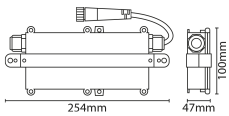

GENERAL INFORMATION

Light Source	Non Integral	Colour / Finish	Black
Application	Internal	Mounting Type	Suspended
Product Warranty	5 Years	Battery Warranty	5 Years
Net Weight	0.74 kg		

TECHNICAL INFORMATION

Nominal Voltage	240 V	Frequency	50Hz
Class Protection	1	Operating Temperature (Min)	-20 °C
Operating Temperature (Max)	45 °C	Construction Materials Line 1	Polycarbonate
Dimensions - Height	100 mm	Dimensions - Width	254 mm
Dimensions - Depth	47 mm		

PRODUCT INFORMATION

Wattage Combined	5W	CCT Combined	4000K
Luminaire Lumens Combined	515 lm	lm/W Combined	103 lm/w
IP Rating	IP65	IK Rating	IK10