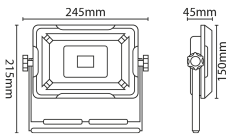

GENERAL INFORMATION

Light Source	LED	Colour / Finish	Blue
Application	Internal/External	Product Warranty	2 Years
Net Weight	0.9 kg	Energy Efficiency Class	F

TECHNICAL INFORMATION

Nominal Voltage	230	Frequency	50-60Hz
Operating Temperature (Min)	-20 °C	Operating Temperature (Max)	40 °C
Average Rated Life	20,000 h	Number of switching cycles	10,000
Construction Materials Line 1	Aluminium	Construction Materials Line 2	Glass
Dimensions - Height	215 mm	Dimensions - Width	245 mm
Dimensions - Depth	45 mm	IK Rating	IK05
IP Rating	IP54		

IP54

Power
Selectable

IP54

PHOTOMETRICS					
Product Code	Product Type	Watts	CCT	Luminaire lumens	Lm/W
E06RB2040	Standard	10 W	4000 K	1200 lm	120 lm/W
		20 W	4000 K	2200 lm	110 lm/W

PACKAGING	
Packaging Type	Plain Box
Individual unit gross weight	994 g
Pallet Layer Qty	72
Pallet Layers	5
Pallet Qty	360
MOM / OPQ	1 / 6