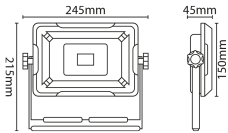

GENERAL INFORMATION

Light Source	LED	Colour / Finish	Blue
Application	Internal/External	Product Warranty	5 Years
Net Weight	0.9 kg	Energy Efficiency Class	F

TECHNICAL INFORMATION

Nominal Voltage	230 V	Frequency	50-60Hz
Operating Temperature (Min)	-20 °C	Operating Temperature (Max)	40 °C
Average Rated Life	20,000 h	Number of switching cycles	10,000
Construction Materials Line 1	Aluminium	Construction Materials Line 2	Glass
Dimensions - Height	215 mm	Dimensions - Width	245 mm
Dimensions - Depth	45 mm		

PRODUCT INFORMATION

Wattage Combined	10W / 20W	CCT Combined	4000K
Luminaire Lumens Combined	1200 - 2200 lm	lm/W Combined	120 lm/w
Beam Angle	110°	CRI	80
SDCM	<6	Lumen Maintenance	0.7
IP Rating	IP54	IK Rating	IK05