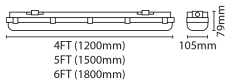

FEATURES

- High lumen efficiency 150lm/W
- IP65 IK08 rated
- Power selectable
- CCT switchable 3000K, 4000K, 6000K
- 20mm conduit entry at both ends and rear (ends pre drilled and capped)
- Stainless steel clips - flat head screw driver required to gain entry
- Supplied with IP cable grommet, 2 x ceiling brackets
- Plug and play microwave sensor and standard emergency pack available

GENERAL INFORMATION

Light Source	LED	Colour / Finish	Grey
Application	Internal/External	Mounting Type	Surface, Suspended
Product Warranty	5 Years	Net Weight	2.07 kg
Energy Efficiency Class	D		

TECHNICAL INFORMATION

Nominal Voltage	240	Frequency	50Hz
Class Protection	1	Operating Temperature (Min)	-20 °C
Operating Temperature (Max)	45 °C	Average Rated Life	50,000 h
Number of switching cycles	25,000	Construction Materials Line 1	Polycarbonate
Dimensions - Height	79 mm	Dimensions - Width	105 mm
Dimensions - Depth	1800 mm	IK Rating	IK08
IP Rating	IP65		