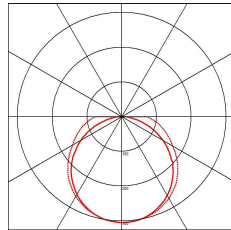

GENERAL INFORMATION

Light Source	LED	Colour / Finish	Grey
Application	Internal/External	Mounting Type	Surface, Suspended
Product Warranty	5 Years	Net Weight	1.47 kg
Energy Efficiency Class	D		

TECHNICAL INFORMATION

Nominal Voltage	240	Frequency	50Hz
Class Protection	1	Operating Temperature (Min)	-20 °C
Operating Temperature (Max)	45 °C	Average Rated Life	50,000 h
Number of switching cycles	25,000	Construction Materials Line 1	Polycarbonate
Dimensions - Height	79 mm	Dimensions - Width	105 mm
Dimensions - Depth	1200 mm	IK Rating	IK08
IP Rating	IP65		

PRODUCT INFORMATION

Wattage Combined	17W / 21W / 26W / 30W	CCT Combined	3000K / 4000K / 6000K
Luminaire Lumens Combined	2550 - 4500 lm	lm/W Combined	150 - 150 lm/w
Beam Angle	120°	CRI	80
SDCM	<4	Lumen Maintenance	0.7