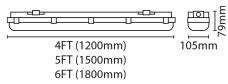

Foris

Foris 17/21/26/30W Wattage Switchable LED CCT Anti-Corrosive 4ft Batten

DESCRIPTION

The Foris anti-corrosive range, available in 4ft, 5ft & 6ft offers both wattage and colour temperature selection enabling 12 combinations into 1 fitting. The Foris comes complete with pre-drilled 20mm conduit entry points (capped), stainless steel retaining clips that require a flat head screw driver to gain access and flexible bracket sliders to suit retrofit positioning. The plug and play emergency and microwave sensor enables further flexibility to suit varying requirements on site.

FEATURES

- High lumen efficiency 150lm/W
- IP65 IK08 rated
- Power selectable
- CCT switchable 3000K, 4000K, 6000K
- 20mm conduit entry at both ends and rear (ends pre drilled and capped)
- Stainless steel clips - flat head screw driver required to gain entry
- Supplied with IP cable grommet, 2 x ceiling brackets
- Plug and play microwave sensor and standard emergency pack available

GENERAL INFORMATION

Light Source	LED	Colour / Finish	Grey
Application	Internal/External	Mounting Type	Surface, Suspended
Product Warranty	5 Years	Net Weight	1.47 kg
Energy Efficiency Class	D		

TECHNICAL INFORMATION

Nominal Voltage	240 V	Frequency	50Hz
Class Protection	1	Operating Temperature (Min)	-20 °C
Operating Temperature (Max)	45 °C	Average Rated Life	50,000 h
Number of switching cycles	25,000	Construction Materials Line 1	Polycarbonate
Dimensions - Height	79 mm	Dimensions - Width	105 mm
Dimensions - Depth	1200 mm		