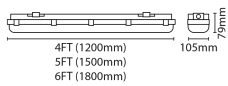

FEATURES

- High lumen efficiency 150lm/W
- IP65 IK08 rated
- Power selectable
- CCT switchable 3000K, 4000K, 6000K
- 20mm conduit entry at both ends and rear (ends pre drilled and capped)
- Stainless steel clips - flat head screw driver required to gain entry
- Supplied with IP cable grommet, 2 x ceiling brackets
- Plug and play microwave sensor and standard emergency pack available

GENERAL INFORMATION

Light Source	LED	Colour / Finish	Grey
Application	Internal/External	Mounting Type	Surface, Suspended
Product Warranty	5 Years	Net Weight	1.47 kg
Energy Efficiency Class	D		

TECHNICAL INFORMATION

Nominal Voltage	240	Frequency	50Hz
Class Protection	1	Operating Temperature (Min)	-20 °C
Operating Temperature (Max)	45 °C	Average Rated Life	50,000 h
Number of switching cycles	25,000	Construction Materials Line 1	Polycarbonate
Dimensions - Height	79 mm	Dimensions - Width	105 mm
Dimensions - Depth	1200 mm	IK Rating	IK08
IP Rating	IP65		