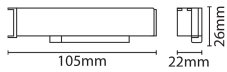

Verus

Verus Plug Play On / Off Microwave Sensor

DESCRIPTION

Push in microwave sensor suitable for use with the Verus linear range. Sensor installs into the base of the LED gear tray and plugs included to allow simple connection to the existing system

FEATURES

- Compatible with the Verus range
- Complete with compatible plugs for easy install
- Microwave sensor range upto 4m

GENERAL INFORMATION

Colour / Finish	White	Application	Internal
Mounting Type	Surface	Product Warranty	5 Years
Net Weight	0.45 kg		

TECHNICAL INFORMATION

Nominal Voltage	240 V	Frequency	50Hz
Class Protection	1	Operating Temperature (Min)	-20 °C
Operating Temperature (Max)	45 °C	Construction Materials Line 1	Polycarbonate
Dimensions - Height	26 mm	Dimensions - Width	22 mm
Dimensions - Depth	105 mm		

PHOTOMETRICS					
Product Code	Product Type	Watts	CCT	Luminaire lumens	Lm/W
E04VS4AC	Non-Dimmable, 4ft	21 W	3000 K	2625 lm	125 lm/W
			4000 K	2625 lm	125 lm/W
			6000 K	2625 lm	125 lm/W
		27 W	3000 K	3375 lm	125 lm/W
			4000 K	3375 lm	125 lm/W
			6000 K	3375 lm	125 lm/W
		32 W	3000 K	4000 lm	125 lm/W
			4000 K	4000 lm	125 lm/W
			6000 K	4000 lm	125 lm/W
		38 W	3000 K	4750 lm	125 lm/W
			4000 K	4750 lm	125 lm/W
			6000 K	4750 lm	125 lm/W
E04VS5AC	Non-Dimmable, 5ft	32 W	3000 K	4000 lm	125 lm/W
			4000 K	4000 lm	125 lm/W
			6000 K	4000 lm	125 lm/W
		41 W	3000 K	5125 lm	125 lm/W
			4000 K	5125 lm	125 lm/W
			6000 K	5125 lm	125 lm/W
		50 W	3000 K	6250 lm	125 lm/W
			4000 K	6250 lm	125 lm/W
			6000 K	6250 lm	125 lm/W
		58 W	3000 K	7250 lm	125 lm/W
			4000 K	7250 lm	125 lm/W
			6000 K	7250 lm	125 lm/W
E04VS6AC	Non-Dimmable, 6ft	36 W	3000 K	4500 lm	125 lm/W
			4000 K	4500 lm	125 lm/W
			6000 K	4500 lm	125 lm/W
		46 W	3000 K	5750 lm	125 lm/W
			4000 K	5750 lm	125 lm/W
			6000 K	5750 lm	125 lm/W
		55 W	3000 K	6875 lm	125 lm/W
			4000 K	6875 lm	125 lm/W
			6000 K	6875 lm	125 lm/W
		65 W	3000 K	8125 lm	125 lm/W
			4000 K	8125 lm	125 lm/W
			6000 K	8125 lm	125 lm/W