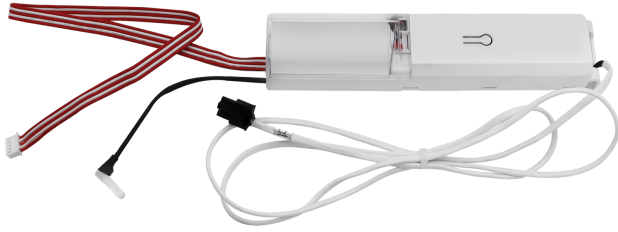

Verus

Verus Plug Play 3W Standard Emergency Pack

DESCRIPTION

Push in standard 3W emergency pack suitable for use with the Amplus and Foris linear ranges. Emergency pack installs into the main housing with a simplified design which has colour coded emergency cables and plug connections to support quick installation.

FEATURES

- Compatible with the Verus range
- 3 hour emergency pack manual test
- 3W output in emergency mode
- Complete with compatible plugs for easy install to the Verus batten
- Battery - 6.4V 1500mAh LiFePO4 - battery 5 year warranty - replacement battery code: EB33

GENERAL INFORMATION

Colour / Finish	White	Application	Internal
Mounting Type	Surface	Product Warranty	5 Years
Battery Warranty	5 Years	Net Weight	0.22 kg

TECHNICAL INFORMATION

Nominal Voltage	240	Frequency	50Hz
Class Protection	1	Operating Temperature (Min)	-20 °C
Operating Temperature (Max)	45 °C	Construction Materials Line 1	Polycarbonate
Dimensions - Height	25 mm	Dimensions - Width	40 mm
Dimensions - Depth	185 mm		