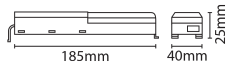

Verus

Verus Plug Play 3W Standard Emergency Pack

DESCRIPTION

Push in standard 3W emergency pack suitable for use with the Amplus and Foris linear ranges. Emergency pack installs into the main housing with a simplified design which has colour coded emergency cables and plug connections to support quick installation.

FEATURES

- Compatible with the Verus range
- 3 hour emergency pack manual test
- 3W output in emergency mode
- Complete with compatible plugs for easy install to the Verus batten
- Battery - 6.4V 1500mAh LiFePO4 - battery 5 year warranty - replacement battery code: EB33

GENERAL INFORMATION

Colour / Finish	White	Application	Internal
Mounting Type	Surface	Product Warranty	5 Years
Battery Warranty	5 Years	Net Weight	0.22 kg

TECHNICAL INFORMATION

Nominal Voltage	240	Frequency	50Hz
Class Protection	1	Operating Temperature (Min)	-20 °C
Operating Temperature (Max)	45 °C	Construction Materials Line 1	Polycarbonate
Dimensions - Height	25 mm	Dimensions - Width	40 mm
Dimensions - Depth	185 mm		