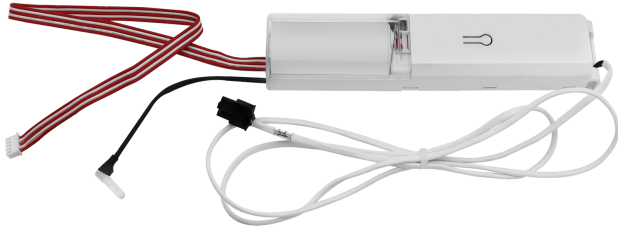

Verus

Verus Plug Play 3W Standard Emergency Pack

DESCRIPTION

Push in standard 3W emergency pack suitable for use with the Amplus and Foris linear ranges. Emergency pack installs into the main housing with a simplified design which has colour coded emergency cables and plug connections to support quick installation.

FEATURES

- Compatible with the Verus range
- 3 hour emergency pack manual test
- 3W output in emergency mode
- Complete with compatible plugs for easy install to the Verus batten
- Battery - 6.4V 1500mAh LiFePO4 - battery 5 year warranty - replacement battery code: EB33

GENERAL INFORMATION

Colour / Finish	White	Application	Internal
Mounting Type	Surface	Product Warranty	5 Years
Battery Warranty	5 Years	Net Weight	0.22 kg

TECHNICAL INFORMATION

Nominal Voltage	240 V	Frequency	50Hz
Class Protection	1	Operating Temperature (Min)	-20 °C
Operating Temperature (Max)	45 °C	Construction Materials Line 1	Polycarbonate
Dimensions - Height	25 mm	Dimensions - Width	40 mm
Dimensions - Depth	185 mm		