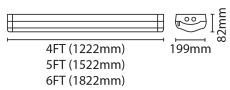

FEATURES

- High lumen efficiency upto 125lm/W
- Power selectable
- CCT switchable 3000K, 4000K, 6000K
- 20mm conduit entry and Besa fixing points
- Steel housing and opal polycarbonate diffuser
- Plug and play microwave sensor and standard emergency pack available

GENERAL INFORMATION

Light Source	LED	Colour / Finish	White
Application	Internal	Mounting Type	Surface
Product Warranty	5 Years	Net Weight	2.53 kg

TECHNICAL INFORMATION

Nominal Voltage	240 V	Frequency	50Hz
Class Protection	1	Operating Temperature (Min)	-20 °C
Operating Temperature (Max)	45 °C	Average Rated Life	50,000 h
Number of switching cycles	25,000	Construction Materials Line 1	Steel
Dimensions - Height	82 mm	Dimensions - Width	199 mm
Dimensions - Depth	1522 mm		

PRODUCT INFORMATION

Wattage Combined	32W / 41W / 50W / 58W	CCT Combined	3000K / 4000K / 6000K
Luminaire Lumens Combined	4000 - 7250 lm	lm/W Combined	125 - 125 lm/w
Beam Angle	120°	CRI	80
SDCM	<6	Lumen Maintenance	0.7
IP Rating	IP20	IK Rating	IK06