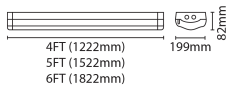

FEATURES

- High lumen efficiency upto 125lm/W
- Power selectable
- CCT switchable 3000K, 4000K, 6000K
- 20mm conduit entry and Besa fixing points
- Steel housing and opal polycarbonate diffuser
- Plug and play microwave sensor and standard emergency pack available

GENERAL INFORMATION

Light Source	LED	Colour / Finish	White
Application	Internal	Mounting Type	Surface
Product Warranty	5 Years	Net Weight	2.53 kg

TECHNICAL INFORMATION

Nominal Voltage	240 V	Frequency	50Hz
Class Protection	1	Operating Temperature (Min)	-20 °C
Operating Temperature (Max)	45 °C	Average Rated Life	50,000 h
Number of switching cycles	25,000	Construction Materials Line 1	Steel
Dimensions - Height	82 mm	Dimensions - Width	199 mm
Dimensions - Depth	1522 mm		

PRODUCT INFORMATION

Wattage Combined	32W / 41W / 50W / 58W	CCT Combined	3000K / 4000K / 6000K
Luminaire Lumens Combined	4000 - 7250 lm	lm/W Combined	125 - 125 lm/w
Beam Angle	120°	CRI	80
SDCM	<6	Lumen Maintenance	0.7
IP Rating	IP20	IK Rating	IK06
Emergency Lumen Output	323 lm