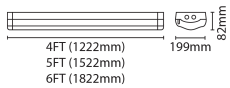

Verus

Verus 21/27/32/38W Wattage Switchable LED CCT 4ft Linear

DESCRIPTION

The Verus range is available in 4ft, 5ft, 6ft offering both wattage and colour temperature selection. The Verus comes complete with 20mm conduit entry points at both ends and BESA fixing points to the rear. The plug and play emergency and microwave sensor enable further flexibility to suit varying requirements on site.

GENERAL INFORMATION

Light Source	LED	Colour / Finish	White
Application	Internal	Mounting Type	Surface
Product Warranty	5 Years	Net Weight	2.04 kg

TECHNICAL INFORMATION

Nominal Voltage	240	Frequency	50Hz
Class Protection	1	Operating Temperature (Min)	-20 °C
Operating Temperature (Max)	45 °C	Average Rated Life	50,000 h
Number of switching cycles	25,000	Construction Materials Line 1	Steel
Construction Materials Line 2	Polycarbonate	Dimensions - Height	82 mm
Dimensions - Width	199 mm	Dimensions - Depth	1222 mm
IK Rating	IK06	IP Rating	IP20