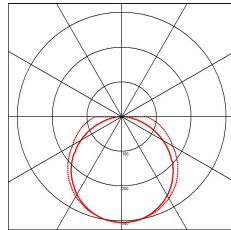

Verus

Verus 21/27/32/38W Wattage Switchable LED CCT 4ft Linear

DESCRIPTION

The Verus range is available in 4ft, 5ft, 6ft offering both wattage and colour temperature selection. The Verus comes complete with 20mm conduit entry points at both ends and BESA fixing points to the rear. The plug and play emergency and microwave sensor enable further flexibility to suit varying requirements on site.

GENERAL INFORMATION

Light Source	LED	Colour / Finish	White
Application	Internal	Mounting Type	Surface
Product Warranty	5 Years	Net Weight	2.04 kg

TECHNICAL INFORMATION

Nominal Voltage	240	Frequency	50Hz
Class Protection	1	Operating Temperature (Min)	-20 °C
Operating Temperature (Max)	45 °C	Average Rated Life	50,000 h
Number of switching cycles	25,000	Construction Materials Line 1	Steel
Construction Materials Line 2	Polycarbonate	Dimensions - Height	82 mm
Dimensions - Width	199 mm	Dimensions - Depth	1222 mm
IK Rating	IK06	IP Rating	IP20