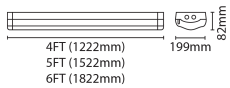

## Verus

Verus 21/27/32/38W Wattage Switchable LED CCT 4ft Linear

### DESCRIPTION

The Verus range is available in 4ft, 5ft, 6ft offering both wattage and colour temperature selection. The Verus comes complete with 20mm conduit entry points at both ends and BESA fixing points to the rear. The plug and play emergency and microwave sensor enable further flexibility to suit varying requirements on site.

### TECHNICAL INFORMATION

Nominal Voltage	240	Frequency	50Hz
Class Protection	1	Operating Temperature (Min)	-20 °C
Operating Temperature (Max)	45 °C	Average Rated Life	50,000 h
Number of switching cycles	25,000	Construction Materials Line 1	Steel
Construction Materials Line 2	Polycarbonate	Dimensions - Height	82 mm
Dimensions - Width	199 mm	Dimensions - Depth	1222 mm
IK Rating	IK06	IP Rating	IP20

IP20

IK06

Colour Temp.  
Selectable

Power  
Selectable

PHOTOMETRICS					
Product Code	Product Type	Watts	CCT	Luminaire lumens	Lm/W
E04VS4AC	4ft	21 W	3000 K	2625 lm	125 lm/W
			4000 K	2625 lm	125 lm/W
			6000 K	2625 lm	125 lm/W
		27 W	3000 K	3375 lm	125 lm/W
			4000 K	3375 lm	125 lm/W
			6000 K	3375 lm	125 lm/W
		32 W	3000 K	4000 lm	125 lm/W
			4000 K	4000 lm	125 lm/W
			6000 K	4000 lm	125 lm/W
		38 W	3000 K	4750 lm	125 lm/W
			4000 K	4750 lm	125 lm/W
			6000 K	4750 lm	125 lm/W
E04VS5AC	5ft	32 W	3000 K	4000 lm	125 lm/W
			4000 K	4000 lm	125 lm/W
			6000 K	4000 lm	125 lm/W
		41 W	3000 K	5125 lm	125 lm/W
			4000 K	5125 lm	125 lm/W
			6000 K	5125 lm	125 lm/W
		50 W	3000 K	6250 lm	125 lm/W
			4000 K	6250 lm	125 lm/W
			6000 K	6250 lm	125 lm/W
		58 W	3000 K	7250 lm	125 lm/W
			4000 K	7250 lm	125 lm/W
			6000 K	7250 lm	125 lm/W
E04VS6AC	6ft	36 W	3000 K	4500 lm	125 lm/W
			4000 K	4500 lm	125 lm/W
			6000 K	4500 lm	125 lm/W
		46 W	3000 K	5750 lm	125 lm/W
			4000 K	5750 lm	125 lm/W
			6000 K	5750 lm	125 lm/W
		55 W	3000 K	6875 lm	125 lm/W
			4000 K	6875 lm	125 lm/W
			6000 K	6875 lm	125 lm/W
		65 W	3000 K	8125 lm	125 lm/W
			4000 K	8125 lm	125 lm/W
			6000 K	8125 lm	125 lm/W