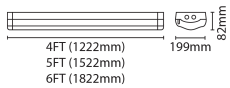

Verus

Verus 21/27/32/38W Wattage Switchable LED CCT 4ft Linear

DESCRIPTION

The Verus range is available in 4ft, 5ft, 6ft offering both wattage and colour temperature selection. The Verus comes complete with 20mm conduit entry points at both ends and BESA fixing points to the rear. The plug and play emergency and microwave sensor enable further flexibility to suit varying requirements on site.

GENERAL INFORMATION

Light Source	LED	Colour / Finish	White
Application	Internal	Mounting Type	Surface
Product Warranty	5 Years	Net Weight	2.04 kg

TECHNICAL INFORMATION

Nominal Voltage	240 V	Frequency	50Hz
Class Protection	1	Operating Temperature (Min)	-20 °C
Operating Temperature (Max)	45 °C	Average Rated Life	50,000 h
Number of switching cycles	25,000	Construction Materials Line 1	Steel
Construction Materials Line 2	Polycarbonate	Dimensions - Height	82 mm
Dimensions - Width	199 mm	Dimensions - Depth	1222 mm
IK Rating	IK06	IP Rating	IP20