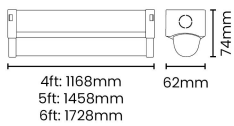

### DESCRIPTION

The BATLED indoor batten range available in 4ft, 5ft, 6ft offers both wattage and colour temperature selection enabling 12 combinations into 1 fitting. The BATLED is designed for simple and quick installation with a hinged front diffuser for easy access to the gear tray, with plug and play emergency and PIR sensor accessories to suit multiple applications

### GENERAL INFORMATION

Light Source	LED	Colour / Finish	White
Application	Internal	Mounting Type	Surface
Product Warranty	5 Years	Net Weight	1.51 kg

### TECHNICAL INFORMATION

Nominal Voltage	240	Frequency	50Hz
Class Protection	1	Operating Temperature (Min)	-20 °C
Operating Temperature (Max)	45 °C	Average Rated Life	50,000 h
Number of switching cycles	25,000	Construction Materials Line 1	Steel
Construction Materials Line 2	Polycarbonate	Dimensions - Height	1728 mm
Dimensions - Width	62 mm	Dimensions - Depth	74 mm
IP Rating	IP20		

## PHOTOMETRICS

Product Code	Product Type	Watts	CCT	Luminaire lumens	Lm/W
E04BL4AC	4ft	21 W	3000 K	2940 lm	140 lm/W
			4000 K	2940 lm	140 lm/W
			6000 K	2940 lm	140 lm/W
		27 W	3000 K	3780 lm	140 lm/W
			4000 K	3780 lm	140 lm/W
			6000 K	3780 lm	140 lm/W
		32 W	3000 K	4400 lm	0 lm/W
			4000 K	4400 lm	0 lm/W
			6000 K	4400 lm	0 lm/W
		37 W	3000 K	5040 lm	136 lm/W
			4000 K	5040 lm	136 lm/W
			6000 K	5040 lm	136.21621621621622 lm/W
E04BL5AC	5ft	28 W	3000 K	3860 lm	
			4000 K	3860 lm	
			6000 K	3860 lm	
		35 W	3000 K	4860 lm	
			4000 K	4860 lm	
			6000 K	4860 lm	
		43 W	3000 K	5800 lm	0 lm/W
			4000 K	5800 lm	0 lm/W
			6000 K	5800 lm	0 lm/W
		51 W	3000 K	6760 lm	133 lm/W
			4000 K	6760 lm	133 lm/W
			6000 K	6760 lm	132.54901960784315 lm/W
E04BL6AC	6ft	32 W	3000 K	4585 lm	
			4000 K	4585 lm	
			6000 K	4585 lm	
		41 W	3000 K	5800 lm	
			4000 K	5800 lm	
			6000 K	5800 lm	
		50 W	3000 K	6655 lm	0 lm/W
			4000 K	6655 lm	0 lm/W
			6000 K	6655 lm	0 lm/W
		59 W	3000 K	7800 lm	132 lm/W
			4000 K	7800 lm	132 lm/W
			6000 K	7800 lm	132.20338983050848 lm/W