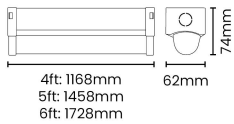

IP20

BATLED 21/27/32/38W CCT Switchable 4FT Batten

BATLED Wattage Switchable LED CCT
4ft/5ft/6ft Batten

DESCRIPTION

The BATLED indoor batten range available in 4ft, 5ft, 6ft offers both wattage and colour temperature selection enabling 12 combinations into 1 fitting. The BATLED is designed for simple and quick installation with a hinged front diffuser for easy access to the gear tray, with plug and play emergency and PIR sensor accessories to suit multiple applications

GENERAL INFORMATION

Light Source	LED	Colour / Finish	White
Application	Internal	Mounting Type	Surface
Product Warranty	5 Years	Net Weight	1.9 kg

TECHNICAL INFORMATION

Nominal Voltage	240	Frequency	50Hz
Class Protection	1	Operating Temperature (Min)	-20 °C
Operating Temperature (Max)	45 °C	Average Rated Life	50,000 h
Number of switching cycles	25,000	Construction Materials Line 1	Steel
Construction Materials Line 2	Polycarbonate	Dimensions - Height	1168 mm
Dimensions - Width	62 mm	Dimensions - Depth	74 mm
IP Rating	IP20		