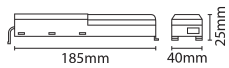

Amplus/Foris

Amplus Foris Plug Play 3W Standard Emergency Pack

DESCRIPTION

Push in standard 3W emergency pack suitable for use with the Amplus and Foris linear ranges. Emergency pack installs into the main housing with a simplified design which has colour coded emergency cables and plug connections to support quick installation.

GENERAL INFORMATION

Colour / Finish	White	Application	Internal
Mounting Type	Surface	Product Warranty	5 Years
Battery Warranty	5 Years	Net Weight	2.25 kg

TECHNICAL INFORMATION

Nominal Voltage	240 V	Frequency	50Hz
Class Protection	2	Operating Temperature (Min)	-20 °C
Operating Temperature (Max)	45 °C	Construction Materials Line 1	Polycarbonate
Dimensions - Height	25 mm	Dimensions - Width	22 mm
Dimensions - Depth	105 mm		

PHOTOMETRICS					
Product Code	Product Type	Watts	CCT	Luminaire lumens	Lm/W
E04AP4AC	Non-Dimmable, 4ft	21 W	3000 K	3150 lm	150 lm/W
			4000 K	3150 lm	150 lm/W
			6000 K	3150 lm	150 lm/W
		27 W	3000 K	4050 lm	150 lm/W
			4000 K	4050 lm	150 lm/W
			6000 K	4050 lm	150 lm/W
		32 W	3000 K	4800 lm	150 lm/W
			4000 K	4800 lm	150 lm/W
			6000 K	4800 lm	150 lm/W
		38 W	3000 K	5700 lm	150 lm/W
			4000 K	5700 lm	150 lm/W
			6000 K	5700 lm	150 lm/W
E04AP5AC	Non-Dimmable, 5ft	29 W	3000 K	4350 lm	150 lm/W
			4000 K	4350 lm	150 lm/W
			6000 K	4350 lm	150 lm/W
		36 W	3000 K	5400 lm	150 lm/W
			4000 K	5400 lm	150 lm/W
			6000 K	5400 lm	150 lm/W
		44 W	3000 K	6600 lm	150 lm/W
			4000 K	6600 lm	150 lm/W
			6000 K	6600 lm	150 lm/W
		52 W	3000 K	7800 lm	150 lm/W
			4000 K	7800 lm	150 lm/W
			6000 K	7800 lm	150 lm/W
E04AP6AC	Non-Dimmable, 6ft	33 W	3000 K	4950 lm	150 lm/W
			4000 K	4950 lm	150 lm/W
			6000 K	4950 lm	150 lm/W
		42 W	3000 K	6300 lm	150 lm/W
			4000 K	6300 lm	150 lm/W
			6000 K	6300 lm	150 lm/W
		51 W	3000 K	7650 lm	150 lm/W
			4000 K	7650 lm	150 lm/W
			6000 K	7650 lm	150 lm/W
		60 W	3000 K	9000 lm	150 lm/W
			4000 K	9000 lm	150 lm/W
			6000 K	9000 lm	150 lm/W