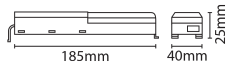

Amplus/Foris

Amplus Foris Plug Play 3W Standard Emergency Pack

DESCRIPTION

Push in standard 3W emergency pack suitable for use with the Amplus and Foris linear ranges. Emergency pack installs into the main housing with a simplified design which has colour coded emergency cables and plug connections to support quick installation.

GENERAL INFORMATION

Colour / Finish	White	Application	Internal
Mounting Type	Surface	Product Warranty	5 Years
Battery Warranty	5 Years	Net Weight	2.25 kg

TECHNICAL INFORMATION

Nominal Voltage	240	Frequency	50Hz
Class Protection	2	Operating Temperature (Min)	-20 °C
Operating Temperature (Max)	45 °C	Construction Materials Line 1	Polycarbonate
Dimensions - Height	25 mm	Dimensions - Width	22 mm
Dimensions - Depth	105 mm		