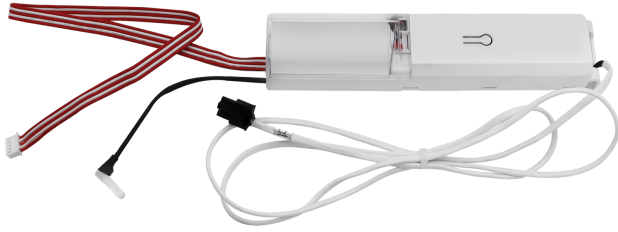

Amplus/Foris

Amplus Foris Plug Play 3W Standard Emergency Pack

DESCRIPTION

Push in standard 3W emergency pack suitable for use with the Amplus and Foris linear ranges. Emergency pack installs into the main housing with a simplified design which has colour coded emergency cables and plug connections to support quick installation.

FEATURES

- Compatible with the Amplus and Foris range
- 3 hour emergency pack manual test
- 3W output in emergency mode
- Rubber grommet supplied for LED indicator install into Amplus
- Rubber grommet pre installed for LED indicator install into Foris
- 6.4V 1500mAh LiFePO4 battery 5 year warranty - replacement battery code: EB33

GENERAL INFORMATION

Colour / Finish	White	Application	Internal
Mounting Type	Surface	Product Warranty	5 Years
Battery Warranty	5 Years	Net Weight	2.25 kg

TECHNICAL INFORMATION

Nominal Voltage	240	Frequency	50Hz
Class Protection	2	Operating Temperature (Min)	-20 °C
Operating Temperature (Max)	45 °C	Construction Materials Line 1	Polycarbonate
Dimensions - Height	25 mm	Dimensions - Width	22 mm
Dimensions - Depth	105 mm		

PRODUCT INFORMATION

Emergency Lumen Output	370 lm
------------------------	--------

PACKAGING

Packaging Type	Plain Box
Individual unit gross weight	274 g
Pallet Qty	0
MOM / OPQ	1 / 40