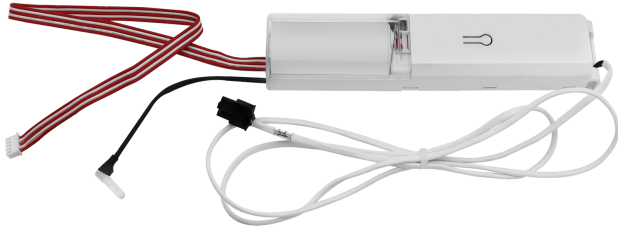

Amplus/Foris

Amplus Foris Plug Play 3W Standard Emergency Pack

DESCRIPTION

Push in standard 3W emergency pack suitable for use with the Amplus and Foris linear ranges. Emergency pack installs into the main housing with a simplified design which has colour coded emergency cables and plug connections to support quick installation.

FEATURES

- Compatible with the Amplus and Foris range
- 3 hour emergency pack manual test
- 3W output in emergency mode
- Rubber grommet supplied for LED indicator install into Amplus
- Rubber grommet pre installed for LED indicator install into Foris
- 6.4V 1500mAh LiFePO4 battery 5 year warranty - replacement battery code: EB33

GENERAL INFORMATION

Colour / Finish	White	Application	Internal
Mounting Type	Surface	Product Warranty	5 Years
Battery Warranty	5 Years	Net Weight	2.25 kg

TECHNICAL INFORMATION

Nominal Voltage	240 V	Frequency	50Hz
Class Protection	2	Operating Temperature (Min)	-20 °C
Operating Temperature (Max)	45 °C	Construction Materials Line 1	Polycarbonate
Dimensions - Height	25 mm	Dimensions - Width	22 mm
Dimensions - Depth	105 mm		