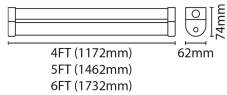

FEATURES

- High lumen efficiency 150lm/W
- Power selectable 29/36/44/52W
- CCT switchable 3000K, 4000K, 6000K
- 20mm conduit entry and BESA fixing points
- Hinged front diffuser for easy access to gear tray
- Opal polycarbonate diffuser
- Plug and play microwave sensor and standard emergency pack available
- Compatible with ELESUSPACK