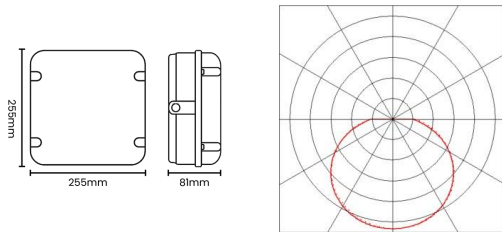

GENERAL INFORMATION

Light Source	LED	Colour / Finish	White
Application	Internal/External	Mounting Type	Surface
Product Warranty	5 Years	Net Weight	0.57 kg
Energy Efficiency Class	D		

TECHNICAL INFORMATION

Nominal Voltage	240	Frequency	50Hz
Class Protection	2	Operating Temperature (Min)	-20 °C
Operating Temperature (Max)	45 °C	Average Rated Life	50,000 h
Number of switching cycles	25,000	Construction Materials Line 1	Polycarbonate
Construction Materials Line 2	ABS	Dimensions - Height	255 mm
Dimensions - Width	255 mm	Dimensions - Depth	85 mm
IK Rating	IK10	IP Rating	IP65

PRODUCT INFORMATION

Wattage Combined	8W / 14W / 16W	CCT Combined	2700K / 3000K / 4000K / 5000K / 6000K
Luminaire Lumens Combined	1000 - 1950 lm	lm/W Combined	125 - 122 lm/w
Beam Angle	120°	CRI	80