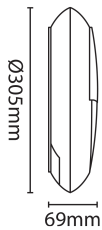

Lina

Lina Power and CCT Switchable IP66 Circular Bulkhead Eyelid White

DESCRIPTION

The Lina is a IP66 amenity bulkhead that offers flexibility with 3 adjustable wattages and 5 colour temperatures. The Lina can suit both residential or commercial settings including perimeter lighting, paths, gardens, and staircases. Compatible with the PlugPlack emergency and microwave sensors enabling further flexibility to suit different requirements on site.

FEATURES

- Power selectable 8W, 14W, 16W
- Colour temperature selectable 2700K, 3000K, 4000K, 5000K, 6000K
- IK08 IP66 rated
- Central integrated emergency LED array
- Fastened opal polycarbonate diffuser with a twist on trim
- Hinged LED tray
- Two 20mm rear cable entries and central mounted BESA point
- Loop in, loop out push fit terminals
- Compatible with PlugPack sensors and emergency module
- 5 year warranty

GENERAL INFORMATION

Light Source	LED	Colour / Finish	White
Application	Internal/External	Mounting Type	Surface
Product Warranty	5 Years	Net Weight	0.65 kg
Energy Efficiency Class	D		

TECHNICAL INFORMATION

Nominal Voltage	240	Frequency	50Hz
Class Protection	2	Operating Temperature (Min)	-20 °C
Operating Temperature (Max)	45 °C	Average Rated Life	50,000 h
Number of switching cycles	25,000	Construction Materials Line 1	ABS
Construction Materials Line 2	Polycarbonate	Dimensions - Height	305 mm
Dimensions - Width	305 mm	Dimensions - Depth	72 mm
IK Rating	IK08	IP Rating	IP66

PRODUCT INFORMATION

Wattage Combined	8W / 14W / 16W	CCT Combined	2700K / 3000K / 4000K / 5000K / 6000K
Luminaire Lumens Combined	500 - 1000 lm	lm/W Combined	63 - 63 lm/w
Beam Angle	120°	CRI	<80