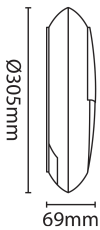

Lina

Lina Power and CCT Switchable IP66 Circular Bulkhead Eyelid White

DESCRIPTION

The Lina is a IP66 amenity bulkhead that offers flexibility with 3 adjustable wattages and 5 colour temperatures. The Lina can suit both residential or commercial settings including perimeter lighting, paths, gardens, and staircases. Compatible with the PlugPlack emergency and microwave sensors enabling further flexibility to suit different requirements on site.

FEATURES

- Power selectable 8W, 14W, 16W
- Colour temperature selectable 2700K, 3000K, 4000K, 5000K, 6000K
- IK08 IP66 rated
- Central integrated emergency LED array
- Fastened opal polycarbonate diffuser with a twist on trim
- Hinged LED tray
- Two 20mm rear cable entries and central mounted BESA point
- Loop in, loop out push fit terminals
- Compatible with PlugPack sensors and emergency module
- 5 year warranty

GENERAL INFORMATION

Light Source	LED	Colour / Finish	White
Application	Internal/External	Mounting Type	Surface
Product Warranty	5 Years	Net Weight	0.65 kg
Energy Efficiency Class	D		

TECHNICAL INFORMATION

Nominal Voltage	240	Frequency	50Hz
Class Protection	2	Operating Temperature (Min)	-20 °C
Operating Temperature (Max)	45 °C	Average Rated Life	50,000 h
Number of switching cycles	25,000	Construction Materials Line 1	ABS
Construction Materials Line 2	Polycarbonate	Dimensions - Height	305 mm
Dimensions - Width	305 mm	Dimensions - Depth	72 mm
IK Rating	IK08	IP Rating	IP66

PRODUCT INFORMATION

Wattage Combined	8W / 14W / 16W	CCT Combined	2700K / 3000K / 4000K / 5000K / 6000K
Luminaire Lumens Combined	500 - 1000 lm	lm/W Combined	63 - 63 lm/w
Beam Angle	120°	CRI	<80