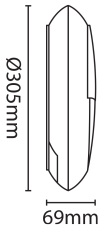

Lina

Lina Power and CCT Switchable IP66 Circular Bulkhead Eyelid Black

DESCRIPTION

The Lina is a IP66 amenity bulkhead that offers flexibility with 3 adjustable wattages and 5 colour temperatures. The Lina can suit both residential or commercial settings including perimeter lighting, paths, gardens, and staircases. Compatible with the PlugPack emergency and microwave sensors enabling further flexibility to suit different requirements on site.

FEATURES

- Power selectable 8W, 14W, 16W
- Colour temperature selectable 2700K, 3000K, 4000K, 5000K, 6000K
- IK08 IP66 rated
- Central integrated emergency LED array
- Fastened opal polycarbonate diffuser with a twist on trim
- Hinged LED tray
- Two 20mm rear cable entries and central mounted BESA point
- Loop in, loop out push fit terminals
- Compatible with PlugPack sensors and emergency module
- 5 year warranty

GENERAL INFORMATION

Light Source	LED	Colour / Finish	Black
Application	Internal/External	Mounting Type	Surface
Product Warranty	5 Years	Net Weight	0.65 kg
Energy Efficiency Class	D		

TECHNICAL INFORMATION

Nominal Voltage	240	Frequency	50Hz
Class Protection	2	Operating Temperature (Min)	-20 °C
Operating Temperature (Max)	45 °C	Average Rated Life	50,000 h
Number of switching cycles	25,000	Construction Materials Line 1	ABS
Construction Materials Line 2	Polycarbonate	Dimensions - Height	305 mm
Dimensions - Width	305 mm	Dimensions - Depth	72 mm
IK Rating	IK08	IP Rating	IP66

PRODUCT INFORMATION

Wattage Combined	8W / 14W / 16W	CCT Combined	2700K / 3000K / 4000K / 5000K / 6000K
Luminaire Lumens Combined	500 - 1000 lm	lm/W Combined	63 - 63 lm/w
Beam Angle	120°	CRI	<80