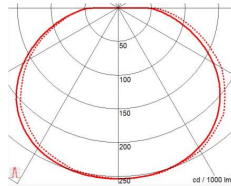

GENERAL INFORMATION

Light Source	LED	Colour / Finish	White
Application	Internal/External	Mounting Type	Surface
Product Warranty	5 Years	Net Weight	0.7 kg
Energy Efficiency Class	D		

TECHNICAL INFORMATION

Nominal Voltage	240	Frequency	50Hz
Class Protection	2	Operating Temperature (Min)	-20 °C
Operating Temperature (Max)	45 °C	Average Rated Life	50,000 h
Number of switching cycles	25,000	Construction Materials Line 1	ABS
Construction Materials Line 2	Polycarbonate	Dimensions - Height	300 mm
Dimensions - Width	300 mm	Dimensions - Depth	95 mm
IK Rating	IK10	IP Rating	IP65

PRODUCT INFORMATION

Wattage Combined	8W / 14W / 16W	CCT Combined	2700K / 3000K / 4000K / 5000K / 6000K
Luminaire Lumens Combined	1000 - 1900 lm	lm/W Combined	125 - 119 lm/w
Beam Angle	120°	CRI	80