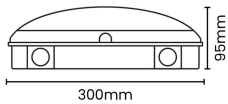

GENERAL INFORMATION

Light Source	LED	Colour / Finish	White
Application	Internal/External	Mounting Type	Surface
Product Warranty	5 Years	Net Weight	0.7 kg
Energy Efficiency Class	D		

TECHNICAL INFORMATION

Nominal Voltage	240	Frequency	50Hz
Class Protection	2	Operating Temperature (Min)	-20 °C
Operating Temperature (Max)	45 °C	Average Rated Life	50,000 h
Number of switching cycles	25,000	Construction Materials Line 1	ABS
Construction Materials Line 2	Polycarbonate	Dimensions - Height	300 mm
Dimensions - Width	300 mm	Dimensions - Depth	95 mm
IK Rating	IK10	IP Rating	IP65

PRODUCT INFORMATION

Wattage Combined	8W / 14W / 16W	CCT Combined	2700K / 3000K / 4000K / 5000K / 6000K
Luminaire Lumens Combined	1000 - 1900 lm	lm/W Combined	125 - 119 lm/w
Beam Angle	120°	CRI	80