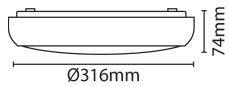

FEATURES

- Power selectable 8W, 14W, 16W
- Colour temperature selectable 2700K, 3000K, 4000K, 5000K, 6000K
- IP65 and IK10 rating
- Multiple 20mm conduit entry points and rear BESA mounting
- Twist on opal diffuser, clip on white trim and hinged LED tray
- Available accessories in full black, full chrome, black eyelid or white eyelid trims
- Plug and play emergency pack, microwave sensor, plus a microwave sensor with step dim function
- Loop in, loop out push fit terminals
- 5 year warranty

Nominal Voltage	240	Frequency	50Hz
Class Protection	2	Operating Temperature (Min)	-20 °C
Operating Temperature (Max)	45 °C	Average Rated Life	50,000 h
Number of switching cycles	25,000	Construction Materials Line 1	Polypropylene
Construction Materials Line 2	Polycarbonate	Dimensions - Height	316 mm
Dimensions - Width	316 mm	Dimensions - Depth	74 mm
IK Rating	IK10	IP Rating	IP65