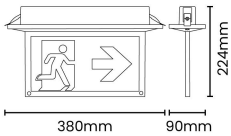

Recessed Maintained Exit Sign

Recessed LED Maintained Emergency Exit Sign

DESCRIPTION

The 2.5W recessed LED maintained emergency exit sign is designed with a slim low profile construction and provides visibility during both normal operation and emergency conditions. Perfect for commercial and retail applications

FEATURES

- Polycarbonate body with edge lit acrylic blade
- ISO 7010 down arrow fitted as standard with additional up, left and right legends included
- Viewing distance 27m
- Suitable for cut out 330-365mm x 45-75mm
- 5 year warranty

TECHNICAL INFORMATION

| | | | |
|-------------------------------|---------|-------------------------------|---------------|
| Nominal Voltage | 240 | Frequency | 50Hz |
| Class Protection | 1 | Operating Temperature (Min) | 0 °C |
| Operating Temperature (Max) | 45 °C | Average Rated Life | 50,000 h |
| Number of switching cycles | 25,000 | Construction Materials Line 1 | Polycarbonate |
| Construction Materials Line 2 | Acrylic | Dimensions - Height | 224 mm |
| Dimensions - Width | 380 mm | Dimensions - Depth | 90 mm |
| IP Rating | IP20 | | |