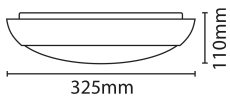

Carina

Carina white IP65 bulkhead 17W CCT selectable with emergency

DESCRIPTION

Versatile range of decorative bulkheads, offering practicality and style with multiple functional options - perfect for superior leisure, hotels & outdoor applications

FEATURES

- Polycarbonate construction
- Full circular LED array
- IP65, ceiling or wall mounted
- Central BESA box mounting option on the base
- Colour temperature selectable - options of 3100K, 4200K & 6400K easily set by a dip switch on the gear tray
- Plug in connector between the terminal block and the gear tray. Terminal block is located on the base, allowing for easy wiring and the gear tray to be removed during installation
- 3 hour maintained mode as standard which can also be configured for non maintained operation
- Battery: LiFePO4 3.2V 1500mAh
- Battery 5 year warranty - Replacement battery code: EB11

GENERAL INFORMATION

Light Source	LED	Colour / Finish	White
Application	Internal/External	Mounting Type	Surface
Product Warranty	5 Years	Battery Warranty	5 Years
Net Weight	1.38 kg	Energy Efficiency Class	E

TECHNICAL INFORMATION

Nominal Voltage	240	Frequency	50Hz
Class Protection	2	Operating Temperature (Min)	-20 °C
Operating Temperature (Max)	45 °C	Average Rated Life	50,000 h
Number of switching cycles	25,000	Construction Materials Line 1	Polycarbonate
Dimensions - Height	325 mm	Dimensions - Width	325 mm
Dimensions - Depth	110 mm	IK Rating	IK08
IP Rating	IP65		

PRODUCT INFORMATION

Wattage Combined	14W	CCT Combined	3000K / 4200K / 6400K
Luminaire Lumens Combined	1480 - 1500 lm	lm/W Combined	106 - 107 lm/w
Beam Angle	120°	CRI	80
SDCM	<6	Lumen Maintenance	0.8