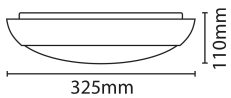

Carina

Carina white IP65 bulkhead 17W CCT selectable

DESCRIPTION

Versatile range of decorative bulkheads, offering practicality and style with multiple functional options - perfect for superior leisure, hotels & outdoor applications

FEATURES

- Polycarbonate construction
- Full circular LED array
- IP65, ceiling or wall mounted
- Central BESA box mounting option on the base
- Colour temperature selectable - options of 3100K, 4200K & 6400K easily set by a dip switch on the gear tray
- Plug in connector between the terminal block and the gear tray. Terminal block is located on the base, allowing for easy wiring and the gear tray to be removed during installation

GENERAL INFORMATION

Light Source	LED	Colour / Finish	White
Application	Internal/External	Mounting Type	Surface
Product Warranty	5 Years	Net Weight	1.12 kg
Energy Efficiency Class	E		

TECHNICAL INFORMATION

Nominal Voltage	240 V	Frequency	50Hz
Class Protection	2	Operating Temperature (Min)	-20 °C
Operating Temperature (Max)	45 °C	Average Rated Life	50,000 h
Number of switching cycles	25,000	Construction Materials Line 1	Polycarbonate
Dimensions - Height	325 mm	Dimensions - Width	325 mm
Dimensions - Depth	110 mm		

PRODUCT INFORMATION

Wattage Combined	17W	CCT Combined	3000K / 4200K / 6400K
Luminaire Lumens Combined	1480 - 1500 lm	lm/W Combined	87 - 88 lm/w
Beam Angle	120°	CRI	80
SDCM	<6	Lumen Maintenance	0.8
IP Rating	IP65	IK Rating	IK08