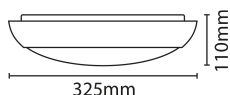

Carina

Carina circular chrome IP65 bulkhead 17W CCT selectable with emergency

DESCRIPTION

Versatile range of decorative bulkheads, offering practicality and style with multiple functional options - perfect for superior leisure, hotels & outdoor applications

FEATURES

- Polycarbonate construction
- Full circular LED array
- IP65, ceiling or wall mounted
- Central BESA box mounting option on the base
- Colour temperature selectable - options of 3100K, 4200K & 6400K easily set by a dip switch on the gear tray
- Plug in connector between the terminal block and the gear tray. Terminal block is located on the base, allowing for easy wiring and the gear tray to be removed during installation
- 3 hour maintained mode as standard which can also be configured for non maintained operation
- Battery: LiFePO4 3.2V 1500mAh
- Battery 5 year warranty - Replacement battery code: EB11

GENERAL INFORMATION

Light Source	LED	Colour / Finish	Polished chrome effect
Application	Internal/External	Mounting Type	Surface
Product Warranty	5 Years	Battery Warranty	5 Years
Net Weight	1.38 kg	Energy Efficiency Class	E

TECHNICAL INFORMATION

Nominal Voltage	240	Frequency	50Hz
Class Protection	2	Operating Temperature (Min)	-20 °C
Operating Temperature (Max)	45 °C	Average Rated Life	50,000 h
Number of switching cycles	25,000	Construction Materials Line 1	Polycarbonate
Dimensions - Height	325 mm	Dimensions - Width	325 mm
Dimensions - Depth	110 mm	IK Rating	IK08
IP Rating	IP65		

PRODUCT INFORMATION

Wattage Combined	17W	CCT Combined	3100K / 4200K / 6400K
Luminaire Lumens Combined	1480 - 1500 lm	lm/W Combined	87 - 88 lm/w
Beam Angle	120°	CRI	80
SDCM	<6	Lumen Maintenance	0.8