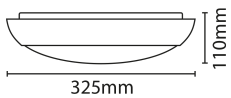

Carina

Carina circular chrome IP65 bulkhead 17W LED CCT selectable

DESCRIPTION

Versatile range of decorative bulkheads, offering practicality and style with multiple functional options - perfect for superior leisure, hotels & outdoor applications

FEATURES

- Polycarbonate construction
- Full circular LED array
- IP65, ceiling or wall mounted
- Central BESA box mounting option on the base
- Colour temperature selectable - options of 3100K, 4200K & 6400K easily set by a dip switch on the gear tray
- Plug in connector between the terminal block and the gear tray. Terminal block is located on the base, allowing for easy wiring and the gear tray to be removed during installation

GENERAL INFORMATION

Light Source	LED	Colour / Finish	Polished chrome effect
Application	Internal/External	Mounting Type	Surface
Product Warranty	5 Years	Net Weight	1.13 kg
Energy Efficiency Class	E		

TECHNICAL INFORMATION

Nominal Voltage	240	Frequency	50Hz
Class Protection	2	Operating Temperature (Min)	-20 °C
Operating Temperature (Max)	45 °C	Average Rated Life	50,000 h
Number of switching cycles	25,000	Construction Materials Line 1	Polycarbonate
Dimensions - Height	325 mm	Dimensions - Width	325 mm
Dimensions - Depth	110 mm	IK Rating	IK08
IP Rating	IP65		

PRODUCT INFORMATION

Wattage Combined	14W	CCT Combined	3000K / 4200K / 6400K
Luminaire Lumens Combined	1480 - 1500 lm	lm/W Combined	106 - 107 lm/w
Beam Angle	120°	CRI	80
SDCM	<6	Lumen Maintenance	0.8