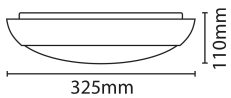

Carina

Carina circular chrome IP65 bulkhead 17W LED CCT selectable

DESCRIPTION

Versatile range of decorative bulkheads, offering practicality and style with multiple functional options - perfect for superior leisure, hotels & outdoor applications

FEATURES

- Polycarbonate construction
- Full circular LED array
- IP65, ceiling or wall mounted
- Central BESA box mounting option on the base
- Colour temperature selectable - options of 3100K, 4200K & 6400K easily set by a dip switch on the gear tray
- Plug in connector between the terminal block and the gear tray. Terminal block is located on the base, allowing for easy wiring and the gear tray to be removed during installation

GENERAL INFORMATION

Light Source	LED	Colour / Finish	Polished chrome effect
Application	Internal/External	Mounting Type	Surface
Product Warranty	5 Years	Net Weight	1.12 kg
Energy Efficiency Class	E		

TECHNICAL INFORMATION

Nominal Voltage	240 V	Frequency	50Hz
Class Protection	2	Operating Temperature (Min)	-20 °C
Operating Temperature (Max)	45 °C	Average Rated Life	50,000 h
Number of switching cycles	25,000	Construction Materials Line 1	Polycarbonate
Dimensions - Height	325 mm	Dimensions - Width	325 mm
Dimensions - Depth	110 mm		

PRODUCT INFORMATION

Wattage Combined	17W	CCT Combined	3000K / 4200K / 6400K
Luminaire Lumens Combined	1480 - 1500 lm	lm/W Combined	87 - 88 lm/w
Beam Angle	120°	CRI	80
SDCM	<6	Lumen Maintenance	0.8
IP Rating	IP65	IK Rating	IK08