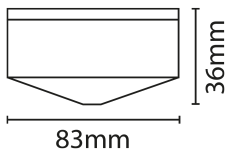

GENERAL INFORMATION

Colour / Finish	White	Application	Internal
Product Warranty	1 Year	Net Weight	0.28 kg

TECHNICAL INFORMATION

Nominal Voltage	240	Construction Materials Line 1	Polycarbonate
Dimensions - Height	36 mm	Dimensions - Width	83 mm
Dimensions - Depth	36 mm		

PRODUCT INFORMATION

IP Rating	IP20