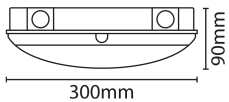

Chameleon

Chameleon circular white IP65 bulkhead opal diffuser 18W LED CCT selectable with microwave sensor and emergency

DESCRIPTION

A flexible range of LED wall / ceiling fittings with standard, emergency, microwave, microwave emergency and photocell variants. The ability to easily choose the colour temperature to suit the installation is complimented with the accessories available. The accessories enable you to transform the fittings from utility to decorative. Along with different colour options to suit the application as required.

FEATURES

- Polycarbonate diffuser
- Circular LED array
- Push fit terminal block
- Stainless steel captive fixing screws
- Central BESA box mounting option on the base
- Colour temperature selectable - options of 3100K, 4200K & 6400K easily set by dip switches
- Adjustable microwave sensor with options to adjust 2-50 lux or disable
- Adjustable detection range 10 to 100%
- Hold time from 5 seconds to 15 minutes

GENERAL INFORMATION

Light Source	LED	Colour / Finish	White
Application	Internal/External	Mounting Type	Surface
Product Warranty	5 Years	Battery Warranty	5 Years
Net Weight	0.75 kg	Energy Efficiency Class	E

TECHNICAL INFORMATION

Nominal Voltage	240 V	Frequency	50Hz
Class Protection	2	Operating Temperature (Min)	0 °C
Operating Temperature (Max)	45 °C	Average Rated Life	50,000 h
Number of switching cycles	2,500	Construction Materials Line 1	ABS
Construction Materials Line 2	PC	Dimensions - Height	300 mm
Dimensions - Width	300 mm	Dimensions - Depth	90 mm

PRODUCT INFORMATION

Wattage Combined	18W	CCT Combined	3100K / 4200K / 6400K
Luminaire Lumens Combined	1645 - 1670 lm	lm/W Combined	91 - 93 lm/w
Beam Angle	120°	CRI	80
SDCM	<6	Lumen Maintenance	0.8
IP Rating	IP65	IK Rating	IK08