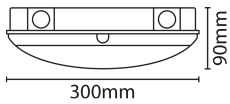

GENERAL INFORMATION

Light Source	LED	Colour / Finish	White
Application	Internal/External	Mounting Type	Surface
Product Warranty	5 Years	Battery Warranty	5 Years
Net Weight	0.8 kg	Energy Efficiency Class	E

TECHNICAL INFORMATION

Nominal Voltage	240	Frequency	50Hz
Class Protection	2	Operating Temperature (Min)	-20 °C
Operating Temperature (Max)	45 °C	Average Rated Life	50,000 h
Number of switching cycles	25,000	Construction Materials Line 1	ABS
Construction Materials Line 2	PC	Dimensions - Height	300 mm
Dimensions - Width	300 mm	Dimensions - Depth	90 mm
IK Rating	IK08	IP Rating	IP65

PRODUCT INFORMATION

Wattage Combined	12W	CCT Combined	3100K / 4200K / 6400K
Luminaire Lumens Combined	1256 - 1293 lm	lm/W Combined	105 - 108 lm/w
Beam Angle	120°	CRI	80
SDCM	<6	Lumen Maintenance	0.8