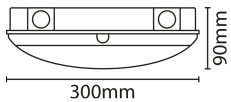

Chameleon

Chameleon circular white IP65 bulkhead opal diffuser 12W LED CCT selectable with emergency

DESCRIPTION

A flexible range of LED wall/ceiling fittings with standard, emergency, microwave, microwave emergency and photocell variants. The ability to easily choose the colour temperature to suit the installation is complimented with the accessories available. The accessories enable you to transform the fittings from utility to decorative. Along with different colour options to suit the application as required.

FEATURES

- Polycarbonate diffuser
- Circular LED array
- Push fit terminal block
- Stainless steel captive fixing screws
- Colour temperature selectable - options of 3100K, 4200K & 6400K easily set by dip switches
- Four 20mm cable entries on the side and one to the rear
- 3 hour maintained mode as standard which can also be configured for non maintained operation
- Battery - Li-Ion 3.2V 1500mAh. Battery 1 year warranty - Replacement battery code: EB11

GENERAL INFORMATION

Light Source	LED	Colour / Finish	White
Application	Internal/External	Mounting Type	Surface
Product Warranty	5 Years	Battery Warranty	5 Years
Net Weight	0.8 kg	Energy Efficiency Class	E

TECHNICAL INFORMATION

Nominal Voltage	240 V	Frequency	50Hz
Class Protection	2	Operating Temperature (Min)	-20 °C
Operating Temperature (Max)	45 °C	Average Rated Life	50,000 h
Number of switching cycles	25,000	Construction Materials Line 1	ABS
Construction Materials Line 2	PC	Dimensions - Height	300 mm
Dimensions - Width	300 mm	Dimensions - Depth	90 mm

PRODUCT INFORMATION

Wattage Combined	12W	CCT Combined	3100K / 4200K / 6400K
Luminaire Lumens Combined	1256 - 1293 lm	lm/W Combined	105 - 108 lm/w
Beam Angle	120°	CRI	80
SDCM	<6	Lumen Maintenance	0.8
IP Rating	IP65	IK Rating	IK08