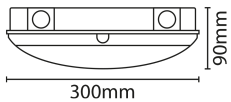

Chameleon

Chameleon circular white IP65 bulkhead opal diffuser 12W LED CCT selectable

DESCRIPTION

A flexible range of LED wall/ceiling fittings with standard, emergency, microwave, microwave emergency and photocell variants. The ability to easily choose the colour temperature to suit the installation is complimented with the accessories available. The accessories enable you to transform the fittings from utility to decorative. Along with different colour options to suit the application as required.

FEATURES

- Polycarbonate diffuser
- Circular LED array
- Push fit terminal block
- Push fit terminal block
- Colour temperature selectable - options of 3100K, 4200K & 6400K easily set by dip switches
- Four 20mm cable entries on the side and one to the rear

GENERAL INFORMATION

Light Source	LED	Colour / Finish	White
Application	Internal/External	Mounting Type	Surface
Product Warranty	5 Years	Net Weight	0.7 kg
Energy Efficiency Class	E		

TECHNICAL INFORMATION

Nominal Voltage	240 V	Frequency	50Hz
Class Protection	2	Operating Temperature (Min)	-20 °C
Operating Temperature (Max)	45 °C	Average Rated Life	50,000 h
Number of switching cycles	25,000	Construction Materials Line 1	ABS
Construction Materials Line 2	PC	Dimensions - Height	300 mm
Dimensions - Width	300 mm	Dimensions - Depth	90 mm

PRODUCT INFORMATION

Wattage Combined	12W	CCT Combined	3100K / 4200K / 6400K
Luminaire Lumens Combined	1256 - 1293 lm	lm/W Combined	105 - 108 lm/w
Beam Angle	120°	CRI	80
SDCM	<6	Lumen Maintenance	0.8
IP Rating	IP65	IK Rating	IK08