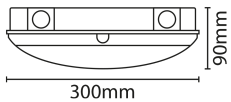

GENERAL INFORMATION			
Light Source	LED	Colour / Finish	White
Application	Internal/External	Mounting Type	Surface
Product Warranty	5 Years	Net Weight	0.7 kg
Energy Efficiency Class	E		

TECHNICAL INFORMATION			
Nominal Voltage	240	Frequency	50Hz
Class Protection	2	Operating Temperature (Min)	-20 °C
Operating Temperature (Max)	45 °C	Average Rated Life	50,000 h
Number of switching cycles	25,000	Construction Materials Line 1	ABS
Construction Materials Line 2	PC	Dimensions - Height	300 mm
Dimensions - Width	300 mm	Dimensions - Depth	90 mm
IK Rating	IK08	IP Rating	IP65