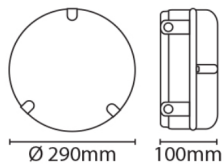

Fresh Prince

Fresh Prince circular white IP65 utility bulkhead opal diffuser 18W LED 4000K

DESCRIPTION

High output, energy saving utility LED wall / ceiling fixtures with standard, emergency & multi-function microwave control versions. Both opal & clear versions are available for either smooth diffused effect or maximum light output. Diffusers are supplied not fitted to bases and fully captive diffuser fixing screws are utilised to save installation time. Multi-function microwave versions provide the best in flexibility & energy saving options.

FEATURES

- Full circular / square LED array
- Push fit terminals, hinged gear tray & captive fixing screws
- Four 20mm cable entries on the side and one to the rear
- Central BESA box mounting option on the base

TECHNICAL INFORMATION

Nominal Voltage	240	Frequency	50Hz
Class Protection	1	Operating Temperature (Min)	-20 °C
Operating Temperature (Max)	45 °C	Average Rated Life	35,000 h
Number of switching cycles	15,000	Construction Materials Line 1	Polycarbonate
Dimensions - Height	290 mm	Dimensions - Width	290 mm
Dimensions - Depth	100 mm	IK Rating	IK08
IP Rating	IP65		

PRODUCT INFORMATION

Wattage Combined	18W	CCT Combined	4000K
Luminaire Lumens Combined	1400 lm	lm/W Combined	78 lm/w
Beam Angle	120°	CRI	80
SDCM	<6	Lumen Maintenance	0.7

Lighting Technology used	LED	Non-Directional or Directional	NDLS
Mains or non-mains	MLS	Connected light source (CLS)	FALSE
Colour tuneable light source	FALSE	High Luminance light source	FALSE
Anti Glare shield	FALSE	Dimmable	Not Dimmable
Correlated Colour temperature type	SINGLE_VALUE	Chromaticity coordinates x	0.372
Chromaticity coordinates y	0.372	Stroboscopic effect metric (SVM)	0.0
Flicker Metric (pst)	0.0	R9 colour rendering index	10.0
Survival factor @6000hrs	0.9	Claim LED Replace Fluorescent	FALSE
Spectrum report available	Yes	Displacement Factor	0.9
CCT1/WATT1: Rated Peak Intensity	520 cd		