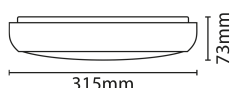

Chara

Chara white IP65 bulkhead opal diffuser switchable power CCT

DESCRIPTION

Offering 3 selectable power levels and 3 selectable colour temperatures, this versatile range offers the ultimate in practicality and multiple options from a single product. Suitable for interior or exterior installation the range of accessories ensures suitability for functional or decorative applications

FEATURES

- Full white trim included
- Hinged LED array & push fit terminal block
- Power Selectable 9W, 14W and 18W
- Colour temperature selectable 3000K, 4400K & 6500K
- IK10 rated
- Central BESA box mounting option on the base

Nominal Voltage	240	Frequency	50Hz
Class Protection	2	Operating Temperature (Min)	-20 °C
Operating Temperature (Max)	45 °C	Average Rated Life	50,000 h
Number of switching cycles	25,000	Construction Materials Line 1	Polycarbonate
Construction Materials Line 2	ABS	Dimensions - Height	315 mm
Dimensions - Width	315 mm	Dimensions - Depth	73 mm
IK Rating	IK10	IP Rating	IP65