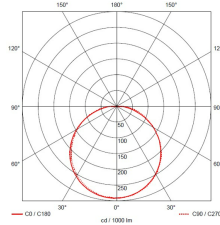

GENERAL INFORMATION

Light Source	LED	Colour / Finish	White
Application	Internal/External	Mounting Type	Surface
Product Warranty	5 Years	Net Weight	0.76 kg
Energy Efficiency Class	D		

TECHNICAL INFORMATION

Nominal Voltage	240	Frequency	50Hz
Class Protection	2	Operating Temperature (Min)	-20 °C
Operating Temperature (Max)	45 °C	Average Rated Life	50,000 h
Number of switching cycles	25,000	Construction Materials Line 1	Polycarbonate
Construction Materials Line 2	ABS	Dimensions - Height	315 mm
Dimensions - Width	315 mm	Dimensions - Depth	73 mm
IK Rating	IK10	IP Rating	IP65

PRODUCT INFORMATION

Wattage Combined	9W / 14W / 18W	CCT Combined	3000K / 4400K / 6500K
Luminaire Lumens Combined	1010 - 2150 lm	lm/W Combined	112 - 119 lm/w
Beam Angle	120°	CRI	80
SDCM	<6	Lumen Maintenance	0.7

Lighting Technology used	LED	Non-Directional or Directional	NDLS
Mains or non-mains	MLS	Connected light source (CLS)	FALSE
Colour tuneable light source	FALSE	High Luminance light source	FALSE
Anti Glare shield	FALSE	Dimmable	Not Dimmable
Correlated Colour temperature type	STEPS	Correlated Colour temperature (K) 1	3,000
Correlated Colour temperature (K) 2	4,400	Correlated Colour temperature (K) 3	6,500
Chromaticity coordinates x	0.364	Chromaticity coordinates y	0.366
Stroboscopic effect metric (SVM)	0.1	Flicker Metric (pst)	0.1
R9 colour rendering index	42.0	Survival factor @6000hrs	0.9
Claim LED Replace Fluorescent	FALSE	Spectrum report available	Yes
Displacement Factor	0.92	CCT1/WATT1: Rated Peak Intensity	286 cd
CCT1/WATT2: Rated Peak Intensity	432 cd	CCT1/WATT3: Rated Peak Intensity	611 cd
CCT2/WATT1: Rated Peak Intensity	305 cd	CCT2/WATT2: Rated Peak Intensity	482 cd
CCT2/WATT3: Rated Peak Intensity	598 cd	CCT3/WATT1: Rated Peak Intensity	296 cd
CCT3/WATT2: Rated Peak Intensity	456 cd	CCT3/WATT3: Rated Peak Intensity	586 cd