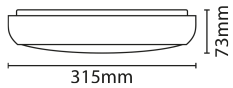

Chara

Chara white IP65 bulkhead opal diffuser switchable power CCT

DESCRIPTION

Offering 3 selectable power levels and 3 selectable colour temperatures, this versatile range offers the ultimate in practicality and multiple options from a single product. Suitable for interior or exterior installation the range of accessories ensures suitability for functional or decorative applications

FEATURES

- Full white trim included
- Hinged LED array & push fit terminal block
- Power Selectable 9W, 14W and 18W
- Colour temperature selectable 3000K, 4400K & 6500K
- IK10 rated
- Central BESA box mounting option on the base

Nominal Voltage	240	Frequency	50Hz
Class Protection	2	Operating Temperature (Min)	-20 °C
Operating Temperature (Max)	45 °C	Average Rated Life	50,000 h
Number of switching cycles	25,000	Construction Materials Line 1	Polycarbonate
Construction Materials Line 2	ABS	Dimensions - Height	315 mm
Dimensions - Width	315 mm	Dimensions - Depth	73 mm
IK Rating	IK10	IP Rating	IP65