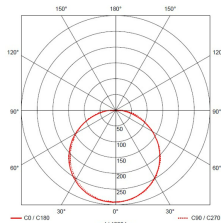

GENERAL INFORMATION

Light Source	LED	Colour / Finish	White
Application	Internal/External	Mounting Type	Surface
Product Warranty	5 Years	Net Weight	0.76 kg
Energy Efficiency Class	D		

TECHNICAL INFORMATION

Nominal Voltage	240	Frequency	50Hz
Class Protection	2	Operating Temperature (Min)	-20 °C
Operating Temperature (Max)	45 °C	Average Rated Life	50,000 h
Number of switching cycles	25,000	Construction Materials Line 1	Polycarbonate
Construction Materials Line 2	ABS	Dimensions - Height	315 mm
Dimensions - Width	315 mm	Dimensions - Depth	73 mm
IK Rating	IK10	IP Rating	IP65

PRODUCT INFORMATION

Wattage Combined	9W / 14W / 18W	CCT Combined	3000K / 4400K / 6500K
Luminaire Lumens Combined	1010 - 2150 lm	lm/W Combined	112 - 119 lm/w
Beam Angle	120°	CRI	80
SDCM	<6	Lumen Maintenance	0.7