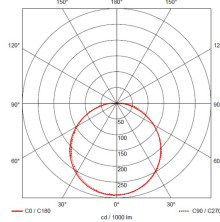

GENERAL INFORMATION

Light Source	LED	Colour / Finish	White
Application	Internal/External	Mounting Type	Surface
Product Warranty	5 Years	Battery Warranty	5 Years
Net Weight	0.92 kg	Energy Efficiency Class	D

TECHNICAL INFORMATION

Nominal Voltage	240 V	Frequency	50Hz
Class Protection	2	Operating Temperature (Min)	-20 °C
Operating Temperature (Max)	45 °C	Average Rated Life	50,000 h
Number of switching cycles	25,000	Construction Materials Line 1	Polycarbonate
Construction Materials Line 2	ABS	Dimensions - Height	315 mm
Dimensions - Width	315 mm	Dimensions - Depth	73 mm

PRODUCT INFORMATION

Wattage Combined	9W / 14W / 18W	CCT Combined	3000K / 4400K / 6500K
Luminaire Lumens Combined	1010 - 2150 lm	lm/W Combined	112 - 119 lm/w
Beam Angle	120°	CRI	80
SDCM	<6	Lumen Maintenance	0.7
IP Rating	IP65	IK Rating	IK10