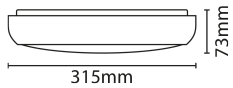

Chara

Chara white IP65 bulkhead opal diffuser
switchable power CCT step dim sensor
standard emergency

DESCRIPTION

Offering 3 selectable power levels and 3 selectable colour temperatures, this versatile range offers the ultimate in practicality and multiple options from a single product. Suitable for interior or exterior installation the range of accessories ensures suitability for functional or decorative applications

FEATURES

- Full white trim included
- Hinged LED array & push fit terminal block
- Power Selectable 9W, 14W and 18W
- Colour temperature selectable 3000K, 4400K & 6500K
- IK10 rated
- Central BESA box mounting option on the base
- 3 hour maintained mode as standard can be configured for non maintained
- Li-Ion 3.2V 1500mAh battery 1 year warranty - Replacement battery code: EB11
- 3 Installer modes Standard On/Off, Corridor Mode and Corridor & Off Mode
- Daylight Sensor adjustable: 10 lux / disable

GENERAL INFORMATION

Light Source	LED	Colour / Finish	White
Application	Internal/External	Mounting Type	Surface
Product Warranty	5 Years	Battery Warranty	5 Years
Net Weight	0.92 kg	Energy Efficiency Class	D

TECHNICAL INFORMATION

Nominal Voltage	240 V	Frequency	50Hz
Class Protection	2	Operating Temperature (Min)	-20 °C
Operating Temperature (Max)	45 °C	Average Rated Life	50,000 h
Number of switching cycles	25,000	Construction Materials Line 1	Polycarbonate
Construction Materials Line 2	ABS	Dimensions - Height	315 mm
Dimensions - Width	315 mm	Dimensions - Depth	73 mm

PRODUCT INFORMATION

Wattage Combined	9W / 14W / 18W	CCT Combined	3000K / 4400K / 6500K
Luminaire Lumens Combined	1010 - 2150 lm	lm/W Combined	112 - 119 lm/w
Beam Angle	120°	CRI	80
SDCM	<6	Lumen Maintenance	0.7
IP Rating	IP65	IK Rating	IK10