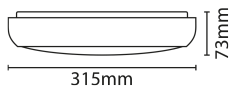

Chara

Chara white IP65 bulkhead opal diffuser switchable power CCT step dim microwave sensor

DESCRIPTION

Offering 3 selectable power levels and 3 selectable colour temperatures, this versatile range offers the ultimate in practicality and multiple options from a single product. Suitable for interior or exterior installation the range of accessories ensures suitability for functional or decorative applications

FEATURES

- Full white trim included
- Hinged LED array & push fit terminal block
- Power Selectable 9W, 14W and 18W
- Colour temperature selectable 3000K, 4400K & 6500K
- IK10 rated
- Central BESA box mounting option on the base
- 3 Installer modes Standard On/Off, Corridor Mode and Corridor & Off Mode
- Daylight Sensor adjustable: 10 lux / disable
- Detection Sensitivity adjustable: 50% / 100%
- Detection angle: 30-150°

GENERAL INFORMATION

Light Source	LED	Colour / Finish	White
Application	Internal/External	Mounting Type	Surface
Product Warranty	5 Years	Net Weight	0.78 kg
Energy Efficiency Class	D		

TECHNICAL INFORMATION

Nominal Voltage	240	Frequency	50Hz
Class Protection	2	Operating Temperature (Min)	-20 °C
Operating Temperature (Max)	45 °C	Average Rated Life	50,000 h
Number of switching cycles	25,000	Construction Materials Line 1	Polycarbonate
Construction Materials Line 2	ABS	Dimensions - Height	315 mm
Dimensions - Width	315 mm	Dimensions - Depth	73 mm
IK Rating	IK10	IP Rating	IP65

PRODUCT INFORMATION

Wattage Combined	9W / 14W / 18W	CCT Combined	3000K / 4400K / 6500K
Luminaire Lumens Combined	1010 - 2150 lm	lm/W Combined	112 - 119 lm/w
Beam Angle	120°	CRI	80
SDCM	<6	Lumen Maintenance	0.7