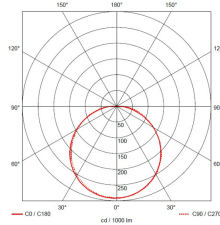

### GENERAL INFORMATION

Light Source	LED	Colour / Finish	White
Application	Internal/External	Mounting Type	Surface
Product Warranty	5 Years	Net Weight	0.78 kg
Energy Efficiency Class	D		

### TECHNICAL INFORMATION

Nominal Voltage	240	Frequency	50Hz
Class Protection	2	Operating Temperature (Min)	-20 °C
Operating Temperature (Max)	45 °C	Average Rated Life	50,000 h
Number of switching cycles	25,000	Construction Materials Line 1	Polycarbonate
Construction Materials Line 2	ABS	Dimensions - Height	315 mm
Dimensions - Width	315 mm	Dimensions - Depth	73 mm
IK Rating	IK10	IP Rating	IP65

### PRODUCT INFORMATION

Wattage Combined	9W / 14W / 18W	CCT Combined	3000K / 4400K / 6500K
Luminaire Lumens Combined	1010 - 2150 lm	lm/W Combined	112 - 119 lm/w
Beam Angle	120°	CRI	80
SDCM	<6	Lumen Maintenance	0.7

Lighting Technology used	LED	Non-Directional or Directional	NDLS
Mains or non-mains	MLS	Connected light source (CLS)	FALSE
Colour tuneable light source	FALSE	High Luminance light source	FALSE
Anti Glare shield	FALSE	Dimmable	Not Dimmable
Correlated Colour temperature type	STEPS	Chromaticity coordinates x	0.364
Chromaticity coordinates y	0.366	Stroboscopic effect metric (SVM)	0.1
Flicker Metric (pst)	0.1	R9 colour rendering index	42.0
Survival factor @6000hrs	0.9	Claim LED Replace Fluorescent	FALSE
Spectrum report available	Yes	Displacement Factor	0.92
CCT1/WATT1: Rated Peak Intensity	286 cd	CCT1/WATT2: Rated Peak Intensity	432 cd
CCT1/WATT3: Rated Peak Intensity	611 cd	CCT2/WATT1: Rated Peak Intensity	305 cd
CCT2/WATT2: Rated Peak Intensity	482 cd	CCT2/WATT3: Rated Peak Intensity	598 cd
CCT3/WATT1: Rated Peak Intensity	296 cd	CCT3/WATT2: Rated Peak Intensity	456 cd
CCT3/WATT3: Rated Peak Intensity	586 cd		