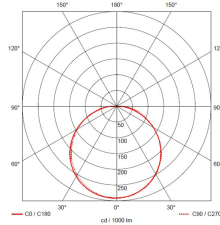

### GENERAL INFORMATION

Light Source	LED	Colour / Finish	White
Application	Internal/External	Mounting Type	Surface
Product Warranty	5 Years	Net Weight	0.83 kg
Energy Efficiency Class	D		

### TECHNICAL INFORMATION

Nominal Voltage	240	Frequency	50Hz
Class Protection	2	Operating Temperature (Min)	-20 °C
Operating Temperature (Max)	45 °C	Average Rated Life	50,000 h
Number of switching cycles	25,000	Construction Materials Line 1	Polycarbonate
Construction Materials Line 2	ABS	Dimensions - Height	315 mm
Dimensions - Width	315 mm	Dimensions - Depth	73 mm
IK Rating	IK10	IP Rating	IP65

Lighting Technology used	LED	Non-Directional or Directional	NDLS
Mains or non-mains	MLS	Connected light source (CLS)	FALSE
Colour tuneable light source	FALSE	High Luminance light source	FALSE
Anti Glare shield	FALSE	Correlated Colour temperature type	STEPS
Chromaticity coordinates x	0.364	Chromaticity coordinates y	0.366
Stroboscopic effect metric (SVM)	0.1	Flicker Metric (pst)	0.1
R9 colour rendering index	42.0	Survival factor @6000hrs	0.9
Claim LED Replace Fluorescent	FALSE	Spectrum report available	Yes
Displacement Factor	0.92	CCT1/WATT1: Rated Peak Intensity	286 cd
CCT1/WATT2: Rated Peak Intensity	432 cd	CCT1/WATT3: Rated Peak Intensity	611 cd
CCT2/WATT1: Rated Peak Intensity	305 cd	CCT2/WATT2: Rated Peak Intensity	482 cd
CCT2/WATT3: Rated Peak Intensity	598 cd	CCT3/WATT1: Rated Peak Intensity	296 cd
CCT3/WATT2: Rated Peak Intensity	456 cd	CCT3/WATT3: Rated Peak Intensity	586 cd

IP65

IK10

Colour Temp. Selectable

Power Selectable

		14	4400 K	1690 lm	121 lm/W
			6500 K	1,680	120 lm/W
		18 W	3000 K	1900 lm	106 lm/W
			4400 K	2230 lm	124 lm/W
			6500 K	2,150	119 lm/W