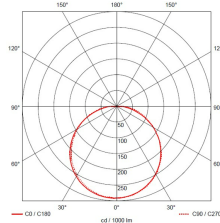

Chara

Chara white IP65 bulkhead opal diffuser
switchable power CCT microwave sensor

DESCRIPTION

Offering 3 selectable power levels and 3 selectable colour temperatures, this versatile range offers the ultimate in practicality and multiple options from a single product. Suitable for interior or exterior installation the range of accessories ensures suitability for functional or decorative applications

GENERAL INFORMATION

Light Source	LED	Colour / Finish	White
Application	Internal/External	Mounting Type	Surface
Product Warranty	5 Years	Net Weight	0.83 kg
Energy Efficiency Class	D		

TECHNICAL INFORMATION

Nominal Voltage	240 V	Frequency	50Hz
Class Protection	2	Operating Temperature (Min)	-20 °C
Operating Temperature (Max)	45 °C	Average Rated Life	50,000 h
Number of switching cycles	25,000	Construction Materials Line 1	Polycarbonate
Construction Materials Line 2	ABS	Dimensions - Height	315 mm
Dimensions - Width	315 mm	Dimensions - Depth	73 mm

PRODUCT INFORMATION

Wattage Combined	9W / 14W / 18W	CCT Combined	3000K / 4400K / 6500K
Luminaire Lumens Combined	1010 - 2150 lm	lm/W Combined	112 - 119 lm/w
Beam Angle	120°	CRI	80
SDCM	<6	Lumen Maintenance	0.7
IP Rating	IP65	IK Rating	IK10