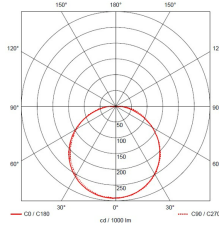

### GENERAL INFORMATION

Light Source	LED	Colour / Finish	White
Application	Internal/External	Mounting Type	Surface
Product Warranty	5 Years	Net Weight	0.83 kg
Energy Efficiency Class	D		

### TECHNICAL INFORMATION

Nominal Voltage	240	Frequency	50Hz
Class Protection	2	Operating Temperature (Min)	-20 °C
Operating Temperature (Max)	45 °C	Average Rated Life	50,000 h
Number of switching cycles	25,000	Construction Materials Line 1	Polycarbonate
Construction Materials Line 2	ABS	Dimensions - Height	315 mm
Dimensions - Width	315 mm	Dimensions - Depth	73 mm
IK Rating	IK10	IP Rating	IP65

### PRODUCT INFORMATION

Wattage Combined	9W / 14W / 18W	CCT Combined	3000K / 4400K / 6500K
Luminaire Lumens Combined	1010 - 2150 lm	lm/W Combined	112 - 119 lm/w
Beam Angle	120°	CRI	80
SDCM	<6	Lumen Maintenance	0.7

Lighting Technology used	LED	Non-Directional or Directional	NDLS
Mains or non-mains	MLS	Connected light source (CLS)	FALSE
Colour tuneable light source	FALSE	High Luminance light source	FALSE
Anti Glare shield	FALSE	Correlated Colour temperature type	STEPS
Chromaticity coordinates x	0.364	Chromaticity coordinates y	0.366
Stroboscopic effect metric (SVM)	0.1	Flicker Metric (pst)	0.1
R9 colour rendering index	42.0	Survival factor @6000hrs	0.9
Claim LED Replace Fluorescent	FALSE	Spectrum report available	Yes
Displacement Factor	0.92	CCT1/WATT1: Rated Peak Intensity	286 cd
CCT1/WATT2: Rated Peak Intensity	432 cd	CCT1/WATT3: Rated Peak Intensity	611 cd
CCT2/WATT1: Rated Peak Intensity	305 cd	CCT2/WATT2: Rated Peak Intensity	482 cd
CCT2/WATT3: Rated Peak Intensity	598 cd	CCT3/WATT1: Rated Peak Intensity	296 cd
CCT3/WATT2: Rated Peak Intensity	456 cd	CCT3/WATT3: Rated Peak Intensity	586 cd