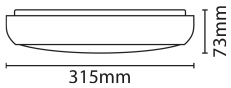

Chara

Chara white IP65 bulkhead opal diffuser switchable power CCT microwave sensor

DESCRIPTION

Offering 3 selectable power levels and 3 selectable colour temperatures, this versatile range offers the ultimate in practicality and multiple options from a single product. Suitable for interior or exterior installation the range of accessories ensures suitability for functional or decorative applications

FEATURES

- Full white trim included
- Hinged LED array & push fit terminal block
- Power Selectable 9W, 14W and 18W
- Colour temperature selectable 3000K, 4400K & 6500K
- IK10 rated
- Central BESA box mounting option on the base
- Adjustable time, lux and detection area

GENERAL INFORMATION

Light Source	LED	Colour / Finish	White
Application	Internal/External	Mounting Type	Surface
Product Warranty	5 Years	Net Weight	0.83 kg
Energy Efficiency Class	D		

TECHNICAL INFORMATION

Nominal Voltage	240	Frequency	50Hz
Class Protection	2	Operating Temperature (Min)	-20 °C
Operating Temperature (Max)	45 °C	Average Rated Life	50,000 h
Number of switching cycles	25,000	Construction Materials Line 1	Polycarbonate
Construction Materials Line 2	ABS	Dimensions - Height	315 mm
Dimensions - Width	315 mm	Dimensions - Depth	73 mm
IK Rating	IK10	IP Rating	IP65

PRODUCT INFORMATION

Wattage Combined	9W / 14W / 18W	CCT Combined	3000K / 4400K / 6500K
Luminaire Lumens Combined	1010 - 2150 lm	lm/W Combined	112 - 119 lm/w
Beam Angle	120°	CRI	80
SDCM	<6	Lumen Maintenance	0.7