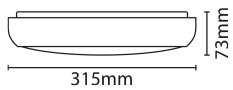

Chara

Chara white IP65 bulkhead opal diffuser
switchable power CCT microwave sensor

DESCRIPTION

Offering 3 selectable power levels and 3 selectable colour temperatures, this versatile range offers the ultimate in practicality and multiple options from a single product. Suitable for interior or exterior installation the range of accessories ensures suitability for functional or decorative applications

FEATURES

- Full white trim included
- Hinged LED array & push fit terminal block
- Power Selectable 9W, 14W and 18W
- Colour temperature selectable 3000K, 4400K & 6500K
- IK10 rated
- Central BESA box mounting option on the base
- Adjustable time, lux and detection area

Nominal Voltage	240 V	Frequency	50Hz
Class Protection	2	Operating Temperature (Min)	-20 °C
Operating Temperature (Max)	45 °C	Average Rated Life	50,000 h
Number of switching cycles	25,000	Construction Materials Line 1	Polycarbonate
Construction Materials Line 2	ABS	Dimensions - Height	315 mm
Dimensions - Width	315 mm	Dimensions - Depth	73 mm